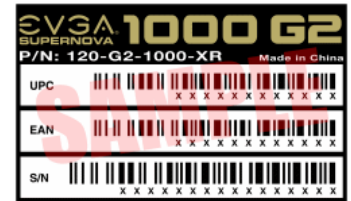

Purchase any of the following products at Newegg.com and receive a rebate card by mail

Product Description	UPC	Item #	Amount	Rebate Limit
100-BR-0450-K1 EVGA 450 BR, 80+ BRONZE	843368051815	17-438-144	\$20	1
100-BR-0500-K1 EVGA 500 BR, 80+ BRONZE	843368051860	17-438-145	\$15	1
100-BR-0600-K1 EVGA 600 BR, 80+ BRONZE	843368051914	17-438-146	\$15	1
100-BR-0700-K1 EVGA 700 BR, 80+ BRONZE	843368051983	17-438-147	\$15	1
100-B1-0500-KR EVGA 500 B1 80+ BRONZE	843368023904	17-438-012	\$20	1
100-B1-0600-KR EVGA 600 B1 80+ BRONZE	843368025601	17-438-014	\$10	1
220-B3-0450-V1 EVGA 450 B3, 80+ BRONZE	843368045043	17-438-124	\$20	1
220-B3-0550-V1 EVGA 500 B3 80+ Bronze Full Modular	843368045098	17-438-120	\$20	1
220-B3-0650-V1 EVGA 650 B3 80+ BRONZE FULL MODULAR	843368045142	17-438-121	\$20	1
220-B3-0850-V1 EVGA 850W B3	843368045241	17-438-123	\$20	1

### How to Claim Your Rebate card

1. Purchase any of the products listed above between 07/06/2018 and 08/09/2018 at participating retailers found at [evgarebate.com](http://evgarebate.com).
2. Go to [evgarebate.com](http://evgarebate.com) and enter the promotion number **84387**.
3. Fill out and print the registration form for this promotion.
4. Cut out and enclose the ORIGINAL UPC code from the product packaging. An example of a UPC code can be found at the right of these instructions.
5. Enclose a copy of the sales receipt dated between 07/06/2018 and 08/09/2018 indicating your qualifying purchase.
6. Mail all of these items to the address noted on the registration form. Submission must be postmarked within 30 days of purchase in order to qualify. **Do NOT use this form for submittal as it is for instructions and information only.**