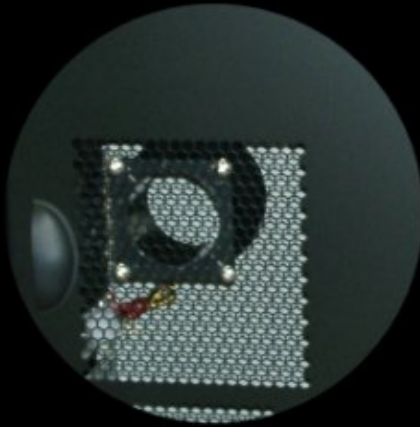

Chenming Chassis

ATX-602

Item no.: 11-125-446

- Lockable side panel with thumb screw
- Removable front vent panel
- Easy accessible HDD cage
- Removable motherboard tray

Case Type	Entry Level Server
Case Dimension	205mm W x 522mm H x 473mm D
Drive Bays Front Accessible Internal	5 x 5.25", 2 x 3.5" 5 x 3.5" HDD
Main Board Size	ATX
Power Supply	ATX PS/2
Expansion Slots	7
Front Connection Ports	Dual USB2.0 ports, IEEE 1394 port, Audio port
Cooling System	2 x 80mm front, 1 x 120mm rear
Material	1.0mm SECC or Aluminum
Package Size	285 x 610 x 554mm
Net/Gross Weight	24/26 LB – steel, 16/18LB – aluminum
Container	640 pieces per 40ft