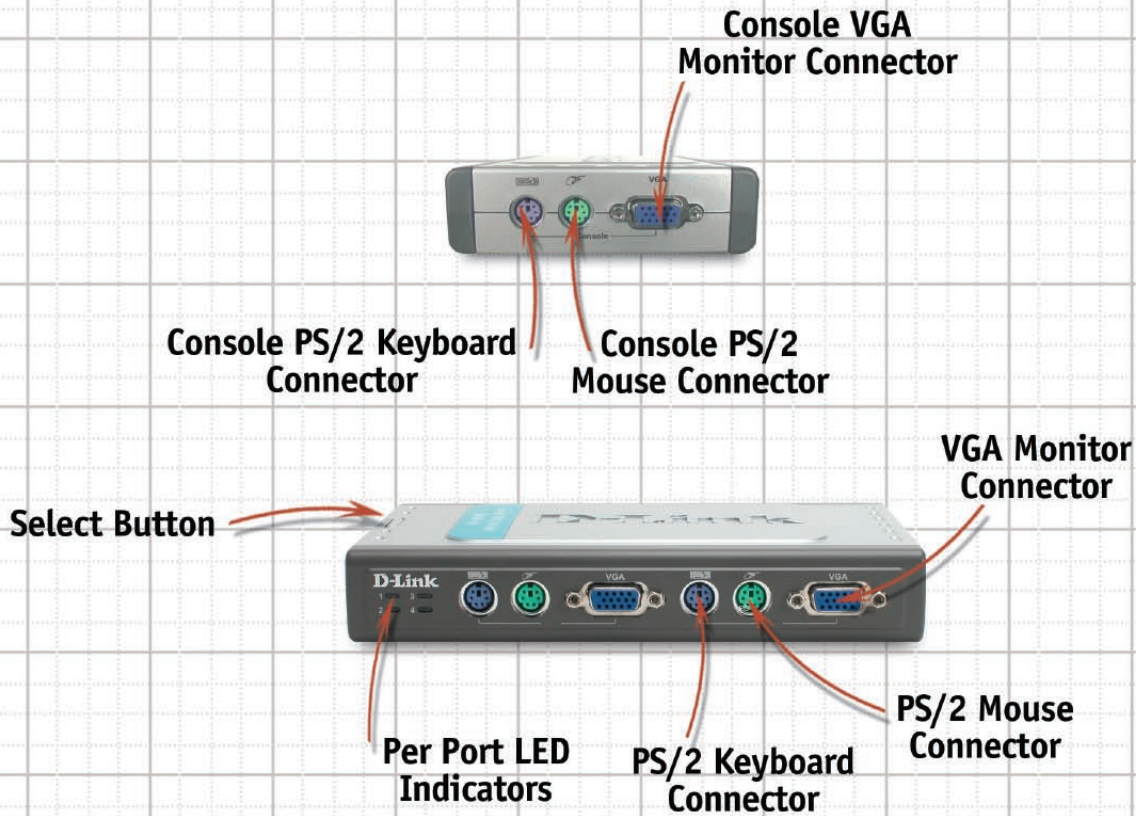

4-Port

KVM Switch

Product Information
Part No: DKVM-4K
Description: 4-Port KVM Switch
UPC: 790069-264115
D-Link Systems, Inc.
TEL: (800) 326-1688
www.dlink.com

Package Contents
Part No: DKVM-4K
4-Port KVM Switch
Two 6' KVM Cables
Quick Installation Guide

Using a single monitor, keyboard, and mouse, switch quickly between your attached computers and perform multiple tasks with the simple push of a button.

D-Link®

Building Networks for People