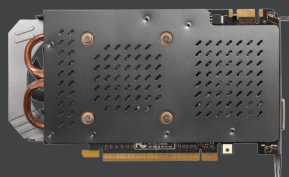

→ GRAPHICS CARD / CARTE GRAPHIQUE / GRAFIKKARTE / TARJETA GRAFICA / ВИДЕОКАРТА

NVIDIA® GEFORCE® GTX™ 960

The ZOTAC GeForce® GTX 960™ is a high-performance graphics card designed with gamers in mind. Powered by the next-generation NVIDIA Maxwell architecture and equipped with 4GB memory, the card delivers incredible performance, unmatched power efficiency, and cutting-edge features.

The GPU represents a vast improvement over the performance of prior-generation cards and comes with the latest Nvidia GameWorks technology that delivers a smooth gaming experience. Combined with the new FREEZE technology which provides a noiseless journey, the new ZOTAC GeForce GTX 960 will be the gem of any action.

SKU: ZT-90308-10M

EAN: 4895173606380

UPC: 816264015687

TECHNICAL SPECIFICATIONS

FEATURES

- FREEZE Technology
- NVIDIA Dynamic Super Resolution technology
- NVIDIA MFAA technology
- NVIDIA PhysX technology
- NVIDIA GameWorks technology
- NVIDIA GameStream ready
- NVIDIA G-Sync ready
- NVIDIA SHIELD ready
- NVIDIA GPU Boost 2.0 technology
- NVIDIA Adaptive Vertical Sync technology
- NVIDIA Surround technology
- NVIDIA SLI ready
- NVIDIA CUDA technology

SPECIFICATIONS

- NVIDIA GeForce GTX 960 GPU
- 1024 CUDA cores
- 4GB memory
- 128bit memory bus
- Engine clock (base): 1177 Mhz (boost): 1240 Mhz
- Memory clock: 7010Mhz
- PCI Express 3.0

CONNECTIONS

- 3 x DisplayPort 1.2 (4k @ 60 Hz)
- 1 x HDMI (4k @ 60 Hz)
- 1 x Dual-link DVI (2560x1600)
- Quad simultaneous display capable