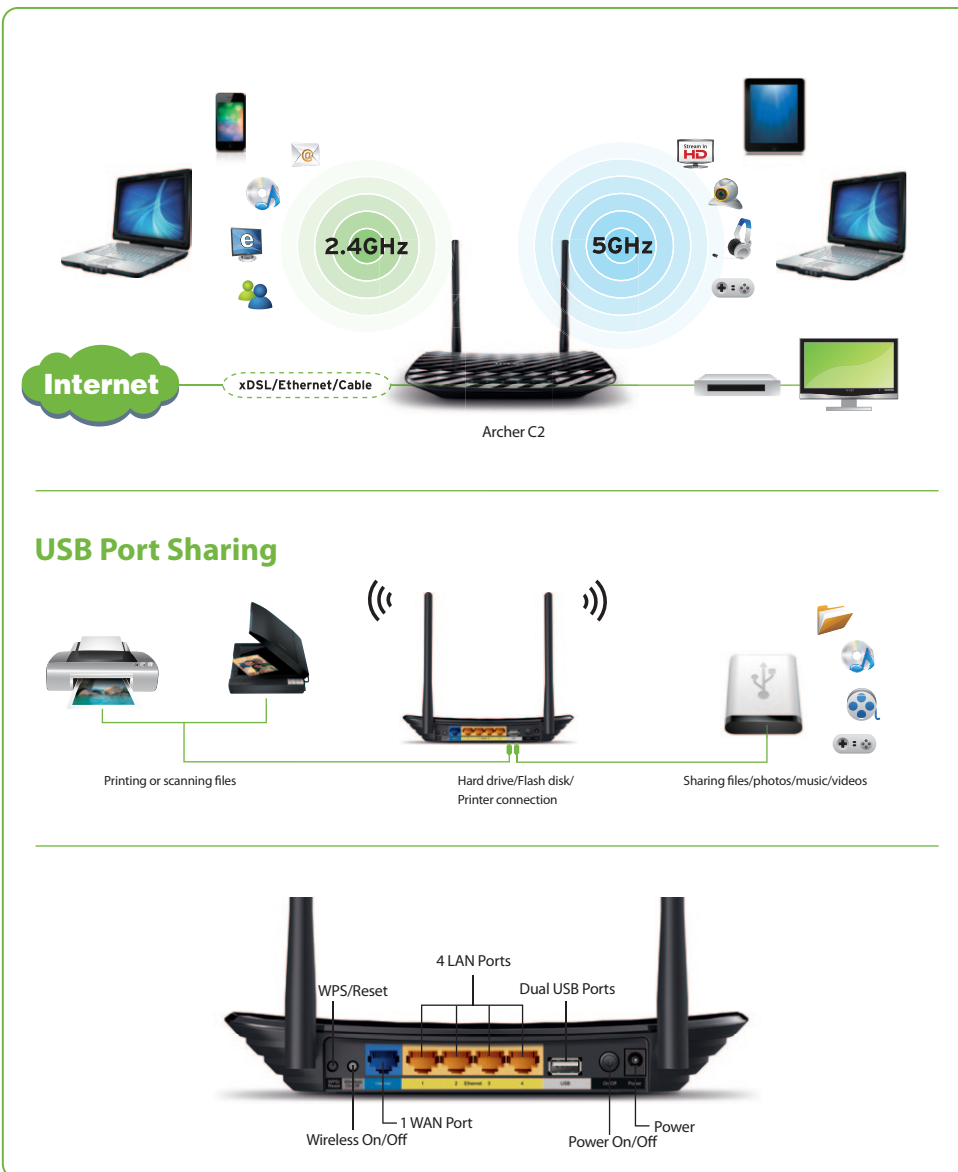

AC750 Wireless Dual Band Gigabit Router

◎ Specifications:

OTHERS	
Certifications	CE, FCC, RoHS
System Requirements	Microsoft Windows 8/7/Vista/XP, MAC OS, Linux-based operating system
Dimensions (W X D X H)	9.1 x 5.7 x 1.4 in. (230 x 144 x 35mm)
Environment	Operating Temperature: 0°C~40°C (32°F~104°F)
	Storage Temperature: -40°C~70°C (-40°F~158°F)
	Operating Humidity: 10%~90% non-condensing
	Storage Humidity: 5%~90% non-condensing

◎ Diagram:

Package:

- AC750 Wireless Dual Band Gigabit Router Archer C2
- 2 Detachable Antennas
- Power Supply Unit
- Resource CD
- Ethernet Cable

Related Products:

- Archer T2U AC600 Wireless Dual Band USB Adapter