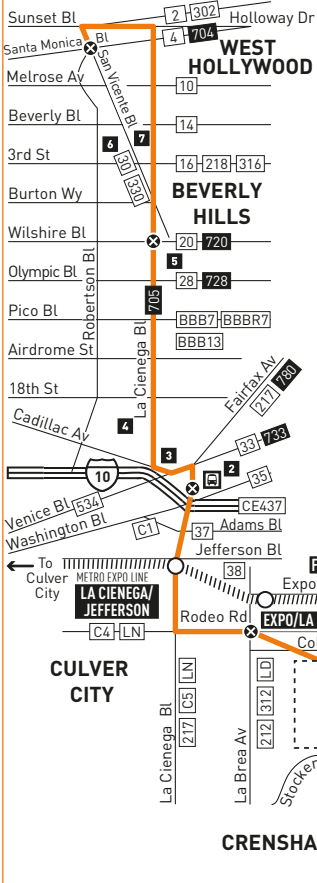

## Southbound - Eastbound (Approximate Times)

WEST HOLLYWOOD	BEVERLY HILLS	LOS ANGELES	LEIMERT PARK	LOS ANGELES	VERNON		
San Vicente & Santa Monica	La Cienega & Wilshire	Washington/Fairfax Transit Hub	Rodeo & La Brea	King & Crenshaw	Vernon & Vermont	Vernon & Central	Pacific & Santa Fe
10:19P 11:18	10:33P 11:30	10:47P 11:42	10:56P 11:50	11:04P 11:58	11:17P 12:10A	11:25P 12:16A	11:31P 12:21A
—	—	—	—	1:01A	1:10	1:16	1:21
—	—	—	—	2:01	2:10	2:16	2:21
—	—	—	—	3:01	3:10	3:16	3:21
—	—	—	—	4:01	4:10	4:16	4:21

## Westbound - Northbound (Approximate Times)

VERNON	LOS ANGELES	LEIMERT PARK	LOS ANGELES	BEVERLY HILLS	WEST HOLLYWOOD		
Vernon & Santa Fe	Vernon & Central	Vernon & Vermont	King & Crenshaw	Rodeo & La Brea	Washington/Fairfax Transit Hub	La Cienega & Wilshire	San Vicente & Santa Monica
10:51P 11:42	10:57P 11:48	11:06P 11:57	11:18P 12:08A	11:28P 12:18A	11:34P 12:24A	11:44P 12:33A	11:57P 12:45A
—	—	—	—	—	—	—	—
—	—	—	—	—	—	—	—
—	—	—	—	—	—	—	—
—	—	—	—	—	—	—	—

## Special Notes

- A** Trip originates at Venice & Cadillac (Kaiser Hospital) 2-3 minutes before time shown.
- B** Waits at Vernon & Vermont for transfer connection.

## Avisos especiales

- A** El viaje se origina en Venice y Cadillac (Hospital Kaiser) 2-3 minutos antes de la hora mostrada.
- B** Espera en Vernon y Vermont por la conexión de transferencia.

**LEGEND**