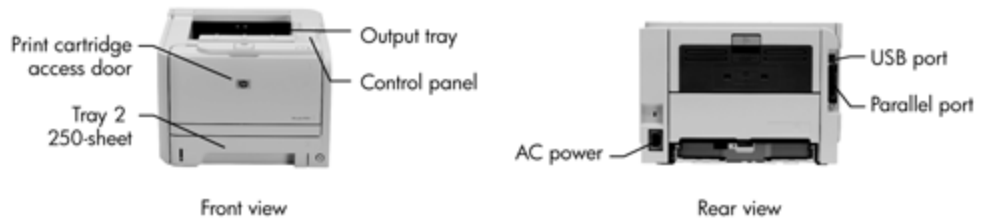

Power Supply Required	110-volt input voltage: 110 to 127 VAC (+/- 10%), 60 Hz (+/- 2 Hz)
Power Consumption	550 watts (printing), 7 watts (ready), 7 watts (sleep), 0.4 watts (off)⁴
Typical Electricity Consumption (TEC)	1.949 kWh/Week
ENERGY STAR® Qualified	No
Mac Compatible	Yes
Dimensions (W x D x H)	14.4 x 26.7 x 10.1 in (maximum), 14.4 x 14.5 x 10.1 in (minimum)
Weight	21.8 lb
Dimensions, Metric	365 x 677 x 268 mm (maximum), 365 x 368 x 268 mm (minimum)
Weight, Metric	10 kg
Shipping Dimensions	18.93 x 13.00 x 18.30 in
Shipping Weight	27.2 lb
Shipping Dimensions, Metric	481 x 330 x 465 mm
Shipping Weight, Metric	12.4 kg
Pallet Dimensions	48 x 40 x 97.8 in
Pallet Dimensions, Metric	1200 x 1000 x 2485 mm
Pallet Weight	1004.7 lb
Pallet Weight, Metric	456.7 kg
Quantity Per Pallet	35

HP LaserJet P2035 (P2035 shown)

Jetdirect Products

- [HP Jetdirect en1700 (J7988G) (Discontinued)](#)
- [HP Jetdirect en3700 (J7942G) (Discontinued)](#)
- [HP Jetdirect ew2400 (J7951G) (Discontinued)](#)
- [HP Jetdirect ew2500 802.11b/g Wireless Print Server (J8021A)](#)

Accessories

Cables

HP Hi-Speed USB Cable (6 ft./1.8 m) (Q6264A) (Discontinued)

Connectivity

HP Wireless Printing Upgrade Kit (Q6236A) (Discontinued)

HP USB Network Print Adapter (Q6275A) (Discontinued)

HP 2101nw Wireless G Print Server (Q6301A) (Discontinued)

Compatible Supplies

HP LaserJet Cartridges and Kits

HP 05A Black Original LaserJet Toner Cartridge ([CE505A](#))

HP 05A 2-pack Black Original LaserJet Toner Cartridges ([CE505D](#))

Compatible Paper Products

Top Recommended Papers

HP LaserJet Paper				
8.5 x 11 in	24 lb	500 sheets		HPJ1124

HP Brochure and Presentation Papers

HP Premium Glossy Presentation Paper				
8.5 x 11 in	32 lb	250 sheets		CG988A

HP Laser Glossy Tri-fold Brochure Paper

8.5 x 11 in	40 lb	150 sheets		Q6612A