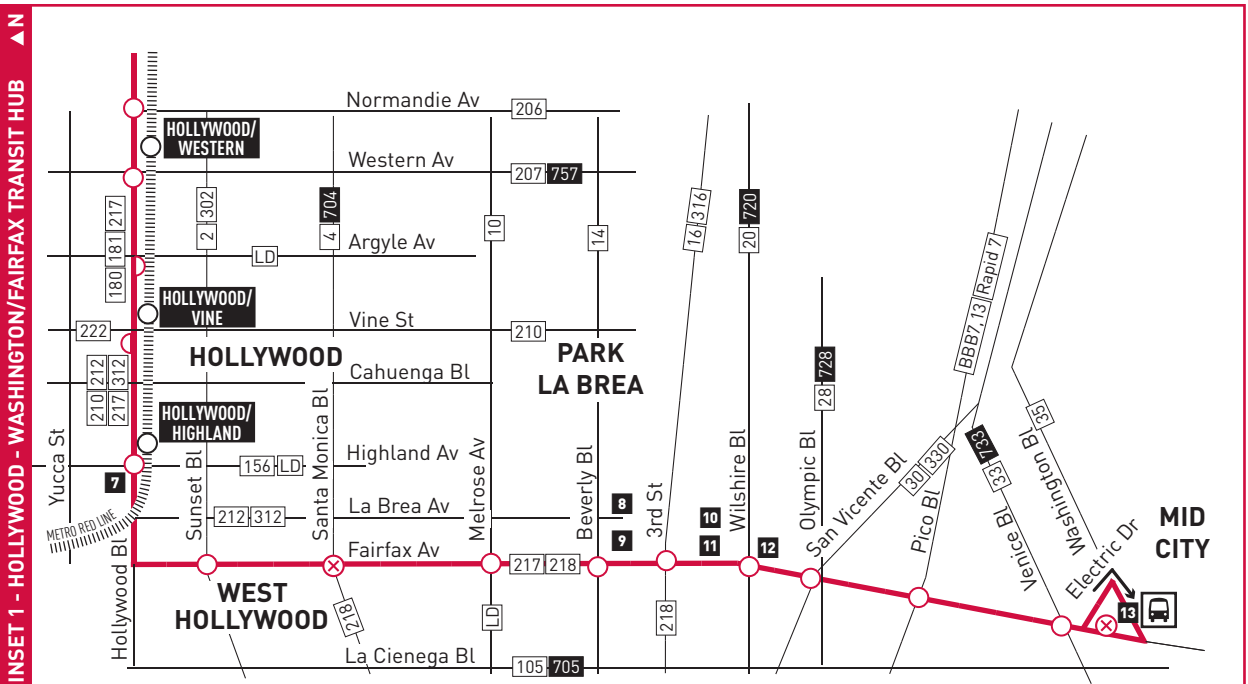

LEGEND

- Route of Metro Rapid 780
- ⊗ Metro Rapid Timetable Timepoint
- ⊗ Westbound Rapid Timetable Timepoint Only
- ⊗ Eastbound Rapid Timetable Timepoint Only
- Metro Rapid Stop
- Westbound Rapid Stop Only
- Eastbound Rapid Stop Only
- ||||| Metro Rail
- Metro Rail Station
- Ⓜ Transit Center
- # Map Notes (see inset)
- ### Connecting Line
- ### Rapid Connecting Line
- ML Metrolink
- AM Amtrak
- BBB Santa Monica's Big Blue Bus
- C Culver CityBus
- CE LADOT Commuter Express
- F Foothill Transit
- GB Glendale Beeline
- LD LADOT DASH
- P Pasadena ARTS

MAP NOTES

- 1 Pasadena City College**
- 2 Norton Simon Museum**
- 3 Eagle Rock Plaza**
- 4 The Americana at Brand**
- 5 Glendale Galleria**
- 6 Glendale Transportation Center**
Metro 183; Metrolink Ventura County Line, Antelope Valley Line, Amtrak, Glendale Beeline 1, 2, 11, 12; Greyhound
- 7 Hollywood & Highland Center**
- 8 The Grove**
- 9 Farmer's Market**
- 10 La Brea Tar Pits**
- 11 LA County Museum of Art**
- 12 Petersen Automotive Museum**
- 13 Washington/Fairfax Transit Hub**
Metro 35, 37, 38, 105, 217, 534, 705; C1, C4; CE437

For additional service, see Line 180/181 and Line 217 timetables.

Saturday, Sunday and Holiday Schedules

Horarios de sábado, domingo y días feriados

No service on Saturday, Sunday, New Year's Day, Memorial Day, Independence Day, Labor Day, Thanksgiving Day and Christmas Day.

- B** Se origina en Hollywood y Argyle aproximadamente 10 minutos antes de la hora mostrada.
- C** Termina en Hollywood y Argyle aproximadamente 11 minutos después de la hora mostrada.