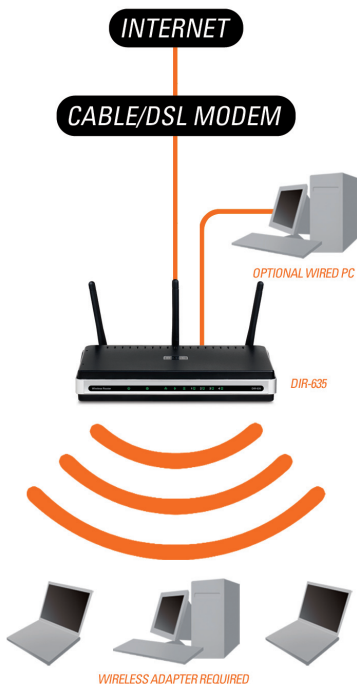

WHAT THIS PRODUCT DOES

Connect the D-Link RangeBooster N™ 650 Router to your cable or DSL modem and share your high-speed Internet connection with multiple computers in your home. This router creates a secure high-speed wireless network to share Photos, Files, Music, Video, Printers, and Storage. Enhance your Internet experience with the built-in QoS Engine and extend your wireless coverage with the D-Link RangeBooster N 650 Router.

ULTIMATE PERFORMANCE

Based on the latest draft 802.11n specifications, D-Link's RangeBooster N 650 technology delivers real world performance of up to 650% faster and 5x farther than 802.11g for best-in-class home network coverage¹. With advanced security features, the RangeBooster N 650 Router helps safeguard your network from malicious attacks and keep unwanted intruders out. When used along with RangeBooster N 650 Wireless Adapters, you can enable faster file transfers and stay connected from virtually all corners of your home¹.

YOUR NETWORK SETUP

TECHNICAL SPECIFICATIONS

STANDARDS

- + IEEE 802.11n (draft)
- + IEEE 802.11g
- + IEEE 802.11b
- + IEEE 802.3
- + IEEE 802.3u

ANTENNA TYPE

3 External Reversed SMA Antenna

SECURITY

Wi-Fi Protected Access (WPA, WPA2)

ADVANCED FIREWALL FEATURES

- + Network Address Translation (NAT)
- + Stateful Packet Inspection (SPI)
- + VPN Pass-through / Multi-sessions PPTP / L2TP / IPSec

DEVICE MANAGEMENT

- + Internet Explorer v6 or Later; Mozilla Firefox v1.5 or Later; or other Java-enabled Browsers

LED

- + Power
- + Status
- + WAN
- + WLAN (Wireless Connection)
- + USB
- + LAN (10/100)

CERTIFICATIONS

FCC, CE

DIMENSIONS

- + Item (WxDxH): 4.6" x 7.6" x 1.2"
- + Packaging (WxDxH): 8.1" x 10.9" x 2.6"

WEIGHT

- + Item: 0.7 lbs
- + Packaging: 2.0 lbs

WARRANTY

1-Year²

² 1-Year Warranty available only in the U.S.A and Canada.

³ Computer must adhere to Microsoft's recommended System Requirements.

⁴ The software included with this product is not Mac-compatible.

⁵ Latest software and documentation are available at <http://support.dlink.com>.

MINIMUM SYSTEM REQUIREMENTS

Cable or DSL Modem
Computer with:
Windows® XP SP2³, Windows 2000
SP4⁴ or Mac OS® X (v10.4)⁵
Internet Explorer v6 or Mozilla Firefox v1.5
CD-ROM Drive
Network Interface Card

PACKAGE CONTENTS

RangeBooster N 650 Router
3 Detachable Antennas
CAT5 Ethernet Cable
Power Adapter
CD-ROM⁵ with
Installation Wizard
Product Documentation
Special Offers