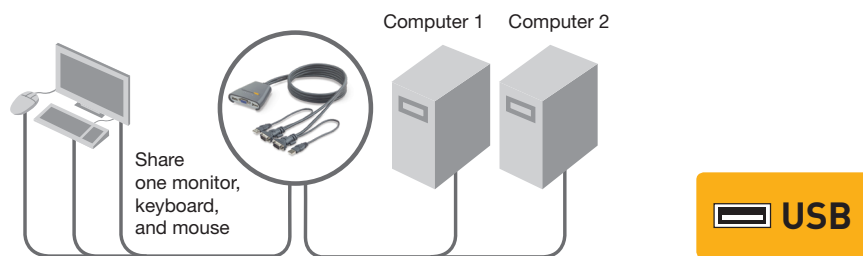

This Switch provides an affordable KVM solution that saves workspace while giving you control of two USB computers from one console. Its compact design—with 8-foot, built-in cabling—saves you time on installation, space on your desktop, and money you don't have to spend on cables and peripherals. The Switch includes such features as a manual port selector and software that makes switching ports easy. The unit supports high-quality video resolution of up to 2048x1536 through built-in, Belkin coaxial VGA cabling.

Benefits:

- Includes switching software (supported by Windows® OS only)
- Features an easy-access, manual port selector
- Supports multiple operating systems
- Requires no power supply
- Indicates port status with easy-to-read LEDs
- Installs easily
- Requires no additional cables
- Comes with a Belkin 3-Year Warranty and free technical support

Product Specifications

Part No.:
F1DK102Uuk

Monitors Supported:
VGA and SVGA, MultiSync®

Max. Resolution:
2048x1536

Keyboard Input:
USB, Type A

Mouse Input:
USB, Type A

VGA Port:
15-pin HDDB type

LED Indicators:
2

Enclosure:
Plastic

Notice:
This switch will not support wireless keyboards and mice

Operating Systems

Windows® 2000, Me, XP, and Mac OS® X v10.x*

Package Contents

2-Port KVM Switch with Built-In Cabling
CD-ROM
User Manual
Quick Installation Guide
Registration Card

*Mac OS supports manual switching only

BELKIN®

www.belkin.com

Belkin Corporation
+1 310 898 1100
Compton • USA

Belkin Ltd.
+44 (0) 1933 35 2000
Rushden • United Kingdom

Made in Taiwan

© 2004 Belkin Corporation. All rights reserved. All trade names are registered trademarks of respective manufacturers listed. Mac OS is a trademark of Apple Computer, Inc., registered in the U.S. and other countries.

Belkin B.V.
+31 (0) 20 654 7300
Schiphol-Rijk • The Netherlands

Belkin GmbH
+49 (0) 89 143405 0
Munich • Germany

Belkin SAS
+33 (0) 1 34 58 14 00
Jouy en Josas • France

Belkin Nordic
+46 (0) 8 5229 1870
Kista • Sweden

P45822uk-A
F1DK102Uuk

7 22868 51352 1

FC FOR HOME OR OFFICE USE

N10117