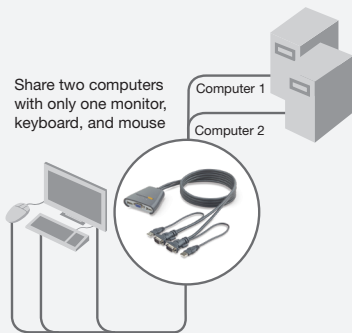

Share two computers
with only one monitor,
keyboard, and mouse