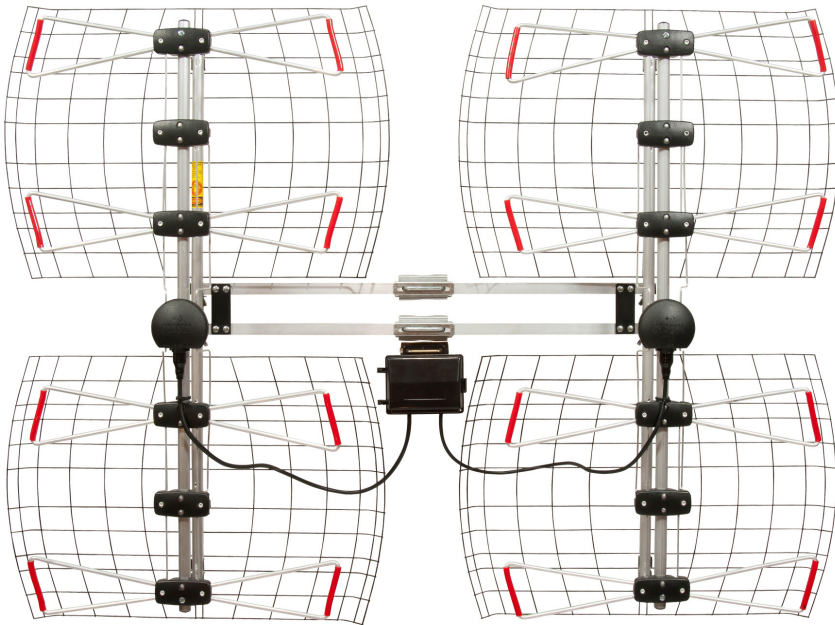

ANTENNAS DIRECT® DB8e

The most powerful DTV antenna in the world—a star is born! With an extreme range of 70+ miles and unsurpassed gain of 17.4 dBi, this new Bowtie antenna has another capability that blows the competition right out of the water...it has the aiming flexibility of a CE installer's dreams...the specially designed brackets allow the antenna to turn in a 180 degree loop to target transmitting towers in any direction.

We've brought the tried and true Bowtie antenna design into the 21st Century with this patented design, which enables the DB8e to target the specific core DTV channels of today. The DB8e is the ideal antenna choice for rural and suburban installation challenges with pulling signals in through heavy foliage or roofing materials when installed in the attic. The design of the DB8e allows for easy installation options that are off limits to much larger antennas.

The DB8e comes with the Antennas Direct®, Inc. Lifetime Warranty, which assures you of its superior build quality and durability.

DB8e

- SKU# - DB8-E
- Description - Extreme Range Multi-Directional "Bowtie" UHF Antenna
- Range: Up to 70+ miles in all directions
- Beam width: (Horizontal Plane) 28 degrees
- Gain: Max 17.4 dBi
- VSWR: Typical 3.0 or better
- Front to back ratio: Max 20 dB
- Size assembled 48"L x 36"W x 6"D
- Lifetime Warranty
- MSRP - \$199.99