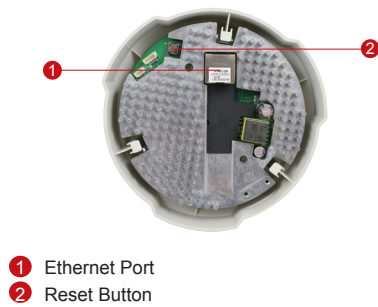

# E54

5MP Indoor Dome with D/N,  
Adaptive IR, Basic WDR, Fixed Lens

- 5 Megapixel with 1080p
- Day & Night with Adaptive IR LED
- Fixed Lens with f3.6mm / F1.8
- Basic WDR (74 dB)
- 30 fps at 1920 x 1080

## PHOTO INDICATION

**• General**

Power Source / Consumption	PoE Class 2 (IEEE802.3af) / 6.49 W (IR on)
Weight	292 g (0.64 lb)
Dimensions (Ø x H)	128 mm x 99 mm (5.12" x 3.90")
Mount Type	Surface, Pendant, Wall, Corner, Pole, Flush, Gang box
Starting Temperature	-10 °C ~ 50 °C (14 °F ~ 122 °F)
Operating Temperature	-10 °C ~ 50 °C (14 °F ~ 122 °F)
Operating Humidity	10% ~ 85% RH
Approvals	CE (EN 55022 Class B, EN 55024), FCC (Part15 Subpart B Class B)