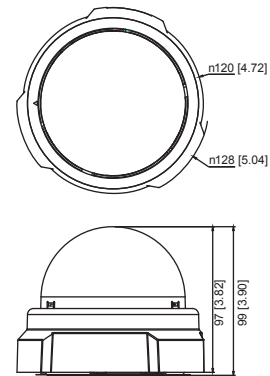

# E54

5MP Indoor Dome with D/N,  
Adaptive IR, Basic WDR, Fixed Lens

- 5 Megapixel with 1080p
- Day & Night with Adaptive IR LED
- Fixed Lens with f3.6mm / F1.8
- Basic WDR (74 dB)
- 30 fps at 1920 x 1080

## PHOTO INDICATION

## DIMENSION DIAGRAM

Unit: mm [inch]

**• General**

Power Source / Consumption	PoE Class 2 (IEEE802.3af) / 6.49 W (IR on)
Weight	292 g (0.64 lb)
Dimensions (Ø x H)	128 mm x 99 mm (5.12" x 3.90")
Mount Type	Surface, Pendant, Wall, Corner, Pole, Flush, Gang box
Starting Temperature	-10 °C ~ 50 °C (14 °F ~ 122 °F)
Operating Temperature	-10 °C ~ 50 °C (14 °F ~ 122 °F)
Operating Humidity	10% ~ 85% RH
Approvals	CE (EN 55022 Class B, EN 55024), FCC (Part15 Subpart B Class B)