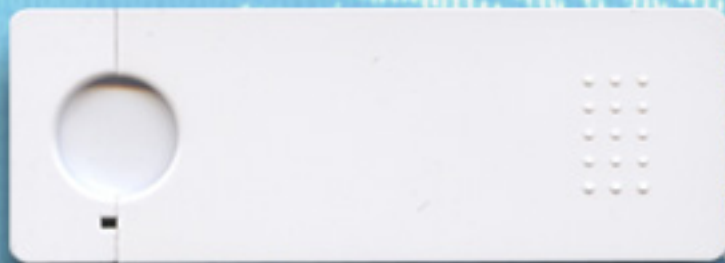

Sweep into a secure and personalized space **FP 1**

With the embedded sweep-type sensor, the latest bio-verification technology, A-DATA "my Flash" Fingerprint Disk brings you ultimate security. The data in a Fingerprint Disk can only be accessed when your fingerprint is verified; no one else can use the disk unless they have their fingerprints registered or the backup password. Moreover, the sleek

Feather

Sweep-type fingerprint sensor

LED indicates data transfer and authentication of the biometric

No driver needed for most OS

Hot plug & play

Capacity: 256MB, 512MB, 1GB, 2GB

Protection, disk can only be access after passing the verification of your fingerprint

Durable solid-state storage

No driver for Fingerprint sensor

Size

Size 66.4mm(L) * 24mm(W) * 9.3(H)
Weight 15g