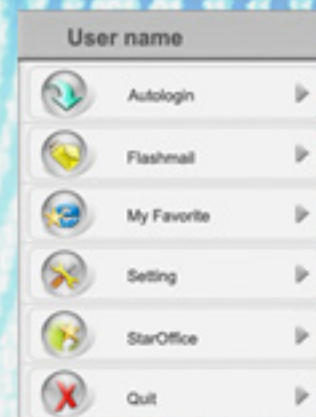

Size

Size 66.4mm(L) * 24mm(W) * 9.3(H)
Weight 15g