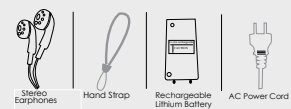

Accessories Included

FLATSCREEN FC