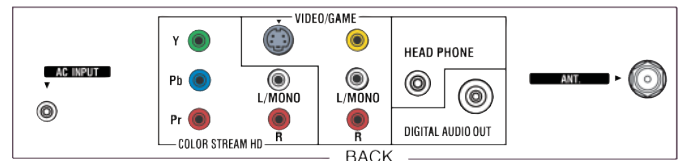

AUDIO

Dolby® Digital/DTS® Compatible	•
Bottom Mount Stereo Speakers	•
Bass/Treble Balance	•

CONVENIENCE

Auto Channel Memory	•
Clock	•
On/Off Timer	•
Closed Caption	•
V-Chip	•
Tri-Lingual Select, Multi-Subtitle Select	•
OSD Language	English/French/Spanish
Channel Label/Video Label w/ direct input selection	•
Remote Control	Unified

DVD

Playable Disc Types¹	DVD/DVD-R/DVD-RW/ CD/CD-R/CD-RW/VCD
MP3 Playback¹	•
Digital Picture Zoom	•
Fast Scan, Slow-Motion	•
Multi-Camera Angle Select	•

¹Some DVD-R/DVD-RW and CD-R/CD-RW discs may be incompatible due to laser pick up and disc design. CD-R/CD-RW discs must be recorded using CD-DA method for CD audio playback. The DVD player in this TV may not support some MP3/WMA/JPEG/DivX® recordings due to differences in recording formats, disc structure, or condition of the disc (use of CD-RW for MP3 files is not recommended). See owner's manual for more information.

²If you decide to wall mount your Toshiba television, always use a UL Listed wall bracket appropriate for the size and weight of the television.

TERMINALS

Inputs

ColorStream® HD Component	1
S-Video	1
RCA-Video	1 rear
L-R Audio	1 rear
RF	1

Outputs

Digital Audio Out	1 Coaxial (DVD only)
Headphone Jack	1 (rear)

PRODUCT & PACKAGING

Unit Dimensions with stand (WHD) in.	15.84 x 12.61 x 5.52
Carton Dimensions (WHD) in.	18.68 x 8.27 x 15.92
Unit Weight	7.7 lbs
Carton Weight	11 lbs
UPC Code	022265001486

<http://www.tacp.toshiba.com> Customer Solutions: 800.631.3811
© Toshiba America Consumer Products, L.L.C.
82 Totowa Road, Wayne, NJ 07470 (2008). All Rights Reserved (8/08.5)

ColorStream is a registered trademark of Toshiba America Consumer Products, L.L.C. Dolby and the double-D symbol are registered trademarks of Dolby Laboratories. DTS is a registered trademark & the DTS logos and Symbol are trademarks of DTS, Inc. DivX, DivX Certified, and associated logos are trademarks of DivX, Inc. and are used under license. ENERGY STAR is a registered mark owned by the U.S. Government. HDMI, the HDMI logo and High-Definition Multimedia Interface are trademarks or registered trademarks of HDMI Licensing LLC. VESA is a registered trademark of Video Electronics Standards Association.

Product design and specifications subject to change or modification without notice.