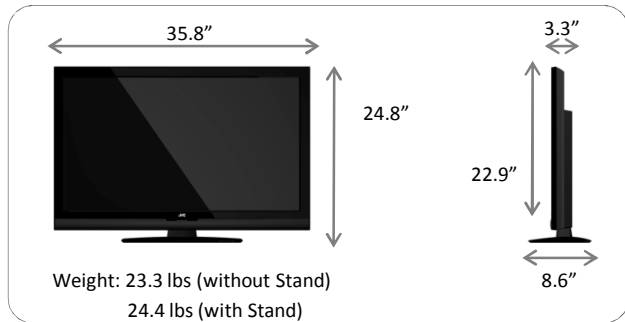

**37" Class**  
Full HD 1080p  
LCD HDTV

**Key Features:**

- Full HD 1080p Resolution
- XinemaSound™ System And SRS StudioSound HD™
- Dolby Digital 5.1
- CrystalColor™ Enhancement
- USB Multimedia Support
- Ambient Light Sensor
- Audio Only Mode
- Auto Power Off (DPMS)
- HDMI-CEC

**Input/Output & Measurements**

- 2 HDMI (v1.3) Inputs
- 1 Component Input
- 1 Composite Input
- 1 PC input (VGA) Inputs
- 1 Music Port/PC Audio Input
- 1 USB Port
- 1 RF Antenna Input
- 1 Optical Digital Audio Output
- 1 Stereo Audio Output