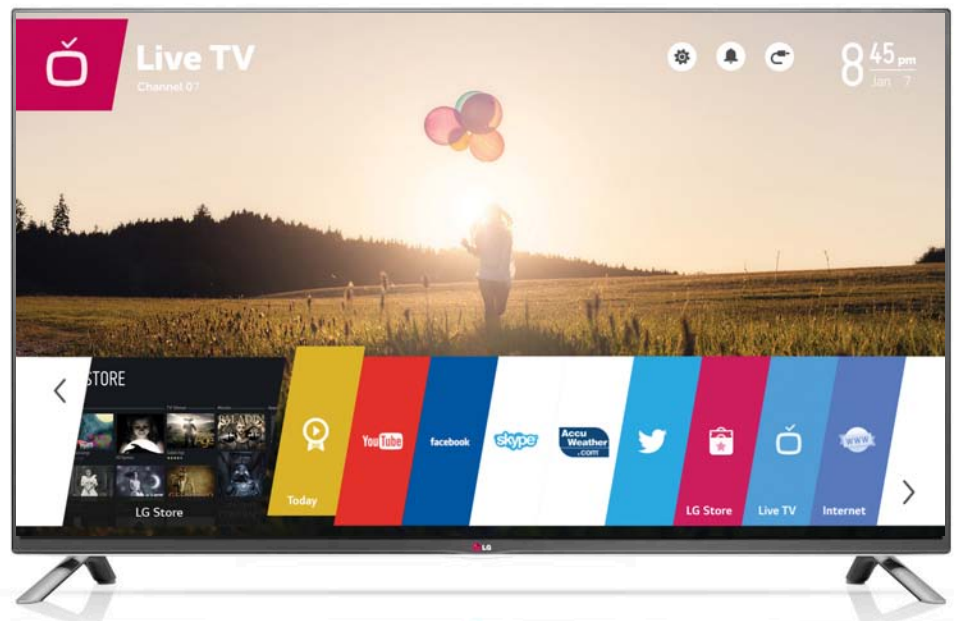

LED

LB6300 Series

1080p Smart HDTV w/WebOS

KEY FEATURES

PICTURE QUALITY

- Full HD 1080p Resolution
- MCI 600
- Triple XD Engine
- Resolution Upscaler

LG SMART TV

- Magic Remote Control
- Premium Content
- WebOS
- App Store
- Search/Recommendations
- Auto Input Recognition
- Web Browser

SMART SHARE

- Media Share
- Screen Share

CONNECTIVITY

- Wi-Fi® Built-in
- 3 HDMI® Connections
- 3 USB Connections
- 1 Component In
- 1 Shared Composite in (AV)

AUDIO

- 2Ch Speaker System
- 20W Output Power
- Sound Sync

ENERGY STAR® QUALIFIED

MODELS

65LB6300 65" CLASS (64.5" diagonal)	50LB6300 50" CLASS (49.5" diagonal)
60LB6300 60" CLASS (59.5" diagonal)	47LB6300 47" CLASS (46.5" diagonal)
55LB6300 55" CLASS (54.6" diagonal)	42LB6300 42" CLASS (41.9" diagonal)

LG's LB6300 is a true entertainer. With LG Smart TV and the Magic Remote with Voice, it's easy and fun to access the best of the Internet like Netflix, YouTube and Hulu Plus directly to your TV. And, with LG's new webOS user interface makes accessing your content easy. And, with LED, MCI 600 and Full HD 1080p you are sure to be dazzled by the picture quality.

PRODUCT HIGHLIGHTS

IPS PANEL

Make any seat the best seat in the house with a clearer and more consistent image at wide viewing angles compared to conventional screens.

MCI 600

Expect wonderfully clear images on demanding fast-motion video with this highly-rated TV.

LED BACKLIGHTING

LED makes TVs slimmer, while also delivering amazing brightness, clarity and color detail.

HOME ENTERTAINMENT