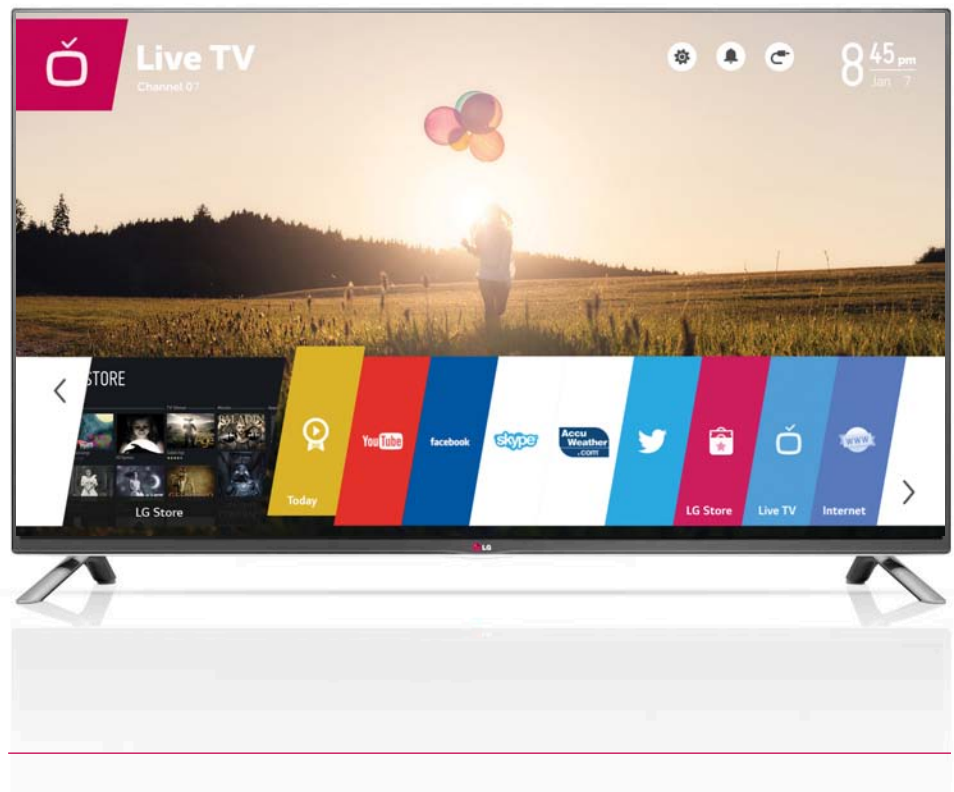

LED

LB6300 Series

1080p Smart HDTV w/WebOS

KEY FEATURES

PICTURE QUALITY

- Full HD 1080p Resolution
- MCI 600
- Triple XD Engine
- Resolution Upscaler

LG SMART TV

- Magic Remote Control
- Premium Content
- WebOS
- App Store
- Search/Recommendations
- Auto Input Recognition
- Web Browser

SMART SHARE

- Media Share
- Screen Share

CONNECTIVITY

- Wi-Fi® Built-in
- 3 HDMI® Connections
- 3 USB Connections
- 1 Component In
- 1 Shared Composite in (AV)

AUDIO

- 2Ch Speaker System
- 20W Output Power
- Sound Sync

ENERGY STAR® QUALIFIED

MODELS

65LB6300 65" CLASS (64.5" diagonal)	50LB6300 50" CLASS (49.5" diagonal)
60LB6300 60" CLASS (59.5" diagonal)	47LB6300 47" CLASS (46.5" diagonal)
55LB6300 55" CLASS (54.6" diagonal)	42LB6300 42" CLASS (41.9" diagonal)

LG's LB6300 is a true entertainer. With LG Smart TV and the Magic Remote with Voice, it's easy and fun to access the best of the Internet like Netflix, YouTube and Hulu Plus directly to your TV. And, with LG's new webOS user interface makes accessing your content easy. And, with LED, MCI 600 and Full HD 1080p you are sure to be dazzled by the picture quality.

PRODUCT HIGHLIGHTS

IPS PANEL

Make any seat the best seat in the house with a clearer and more consistent image at wide viewing angles compared to conventional screens.

MCI 600

Expect wonderfully clear images on demanding fast-motion video with this highly-rated TV.

LED BACKLIGHTING

LED makes TVs slimmer, while also delivering amazing brightness, clarity and color detail.

HOME ENTERTAINMENT