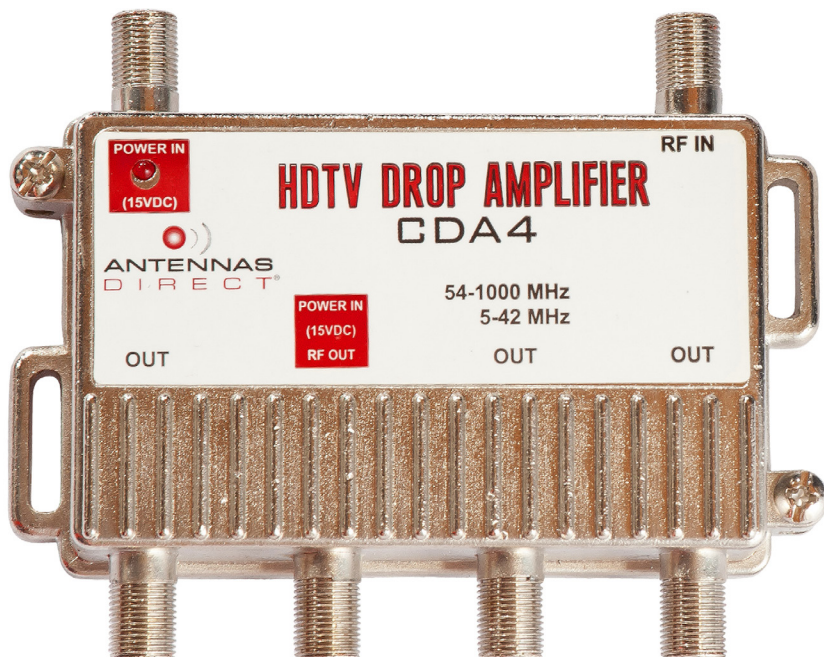

ACCESSORIES

4 OUTPUT TV/CATV DISTRIBUTION AMPLIFIER

When splitting your signal to multiple televisions can result in signal loss. The 4-Output HDTV Distribution Amplifier will boost signal strength for reliable picture quality and antenna reception.

CDA4

- SKU# - CDA4
- Description - 4 Port Distribution Amplifier
- 54-1000 MHz
- Low Noise
- 7.5 dB gain per port
- 15V DC adapter/power inserter included
- Size assembled: 3.75"L x 4.5"W x 1"D
- Lifetime Warranty
- MSRP - \$62.99