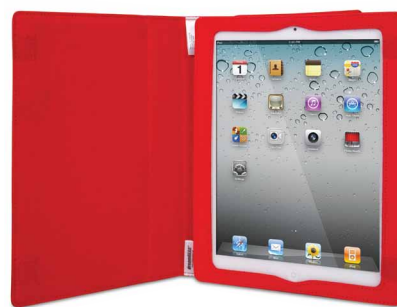

Elmo Plush Portfolio

Elmo Plush Portfolio for iPad® 2

ITEM No. - ISOUND-4610

UPC - 8 45620 04610 2

COLOR - Red

PRODUCT FEATURES

The Elmo Plush Portfolio protects your iPad 2 from nicks and scratches. The design allows you to use it as a stand for your iPad 2 as you watch videos and movies.

(iPad 2 Not Included)

- Plush exterior makes it more comfortable to hold and soft to the touch.
- Portfolio design allows the iPad 2 to be used at different angles based on viewing preference.
- Portfolio includes cutouts for iPad 2's rear and front facing cameras.
- Portfolio design protects the iPad 2's screen while not in use.
- iPad 2 slides easily into the portfolio and is securely held, making it difficult for the iPad 2 to fall out.
- Available in Elmo and Cookie Monster designs.