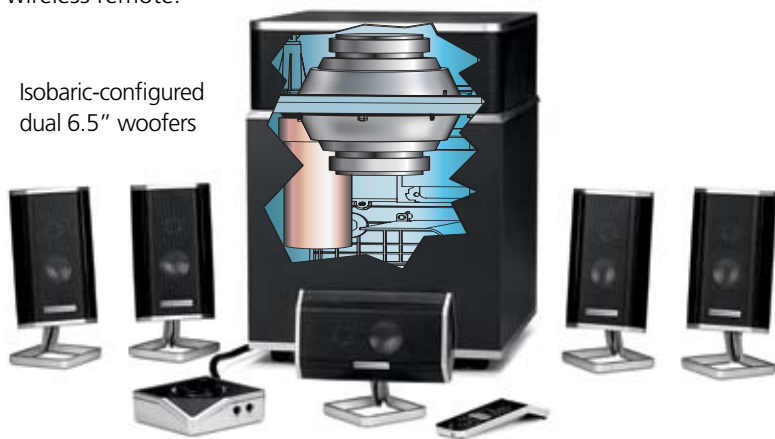

ALTEC LANSING®

POWERED AUDIO™

USB Surround Sound Speaker System for your PC

- Crisp Surround Sound with one USB cable
 - Deep Bass with isobaric subwoofer
- Dual-Mode Selector
- Understated Elegance
 - Wireless Remote and Control Pod
- iPod / MP3 Player Jack
 - Headphone Jack

USB
“plug+play”

FX5051

ALTEC LANSING®

POWERED AUDIO™

6-CHANNEL SOUND CARD? FORGET ABOUT IT!

It's a unique benefit: The Altec Lansing FX5051 system gives you genuine 5.1 surround sound with no hassles and no 6-channel sound card required! You simply plug a USB cable from your subwoofer into your PC and get 6 discrete channels of powerhouse sound. The FX5051 features dual drivers in every satellite, plus a "two-barreled," isobaric subwoofer that gives you awesome bass in half the space. What's more, it's long on looks. The perfect complement to your flat-panel displays. Satellites feature removable bases for easy wall mounting. System includes a wireless remote.

Isobaric-configured dual 6.5" woofers

FX5051

Crisp Surround Sound

Hear the enemy creep up from four satellite speakers and enjoy lifelike dialogue from the center speaker.

Feel the Bass

Isobaric-configured dual 6.5" woofers deliver bass comparable to systems twice as large.

Contemporary design with removable cast-metal stands looks terrific next to your flat-panel screen or mounted on wall (satellite and center speakers are magnetically shielded.)

Wireless Remote and Control Pod