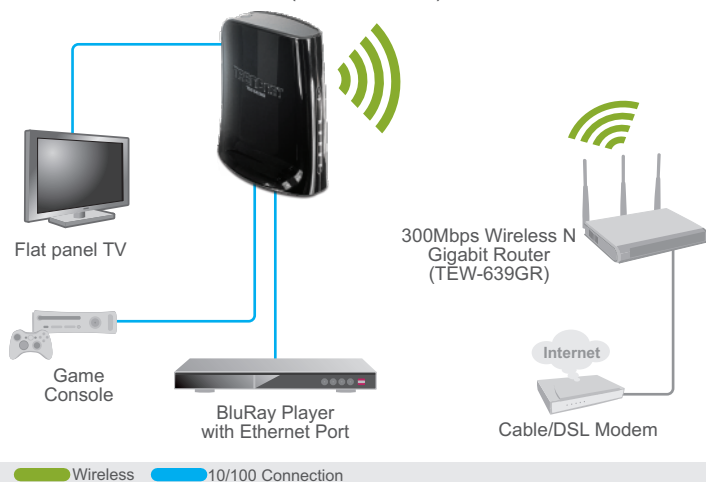

300Mbps Wireless N 4-Port Media Bridge

TEW-640MB(V1.0R)

SPECIFICATIONS

Hardware	
Standards	• IEEE 802.11b, IEEE 802.11g, and IEEE 802.11n
Interface	• 4 x 10/100Mbps Auto-MDIX LAN ports
LED Indicator	• LAN 1~4, Wireless, WPS, Power
Power	• 12V DC 0.5A power adapter
Button	• Reset button – restores factory default settings • WPS button – enables WPS function
Power Consumption	• 4.08 watts (max)
Dimensions (LxWxH)	• 60 x 118 x 135 mm (2.4 x 4.6 x 5.3 in.)
Weight	• 170 g (6 oz.)
Temperature	• Operating: 0° ~ 40° C (32° ~ 104° F) • Storage: -20° ~ 65° C (-4° ~ 149° F)
Humidity	• Max. 90% (non-condensing)
Certifications	• CE, FCC
Wireless	
Frequency	• 2.412 ~ 2.472 GHz
Antenna	• 2 built-in antennas
Data Rate (auto fallback)	• 802.11b: up to 11Mbps • 802.11g: up to 54Mbps • 802.11n: up to 300Mbps
Output Power	• 802.11b: 18dBm (typical) • 802.11g: 15dBm (typical) • 802.11n : 11dBm (typical)
Receiving Sensitivity	• 802.11b: -84dBm (typical) • 802.11g: -73dBm (typical) • 802.11n: -69dBm (typical)
Encryption	• 64/128-bit WEP , WPA/WPA2-PSK
Channels	• 1~ 11 (FCC), 1~13 (ETSI)

NETWORKING SOLUTIONS

300Mbps Wireless N 4-Port Media Bridge (TEW-640MB)

PACKAGE CONTENTS

- TEW-640MB
- CD-ROM (Utility and User's Guide)
- Multi-Language Quick Installation Guide
- 1 x Cat. 5 Ethernet cable (0.6 m / 2 ft.)
- Power adapter (12V DC, 0.5A)

RELATED PRODUCTS

TEW-639GR	Router gigabit wireless n 300 Mbps
TEW-691GR	Router gigabit wireless n 450 Mbps
TEW-638APB	Access Point wireless N 300 Mbps

CONTACT INFORMATION

TRENDnet®

20675 Manhattan Place, Torrance, CA 90501 USA

Tel: 1-310-961-5500

Fax: 1-310-961-5511

Web: www.trendnet.com

Email: sales@trendnet.com

1-888-326-6061