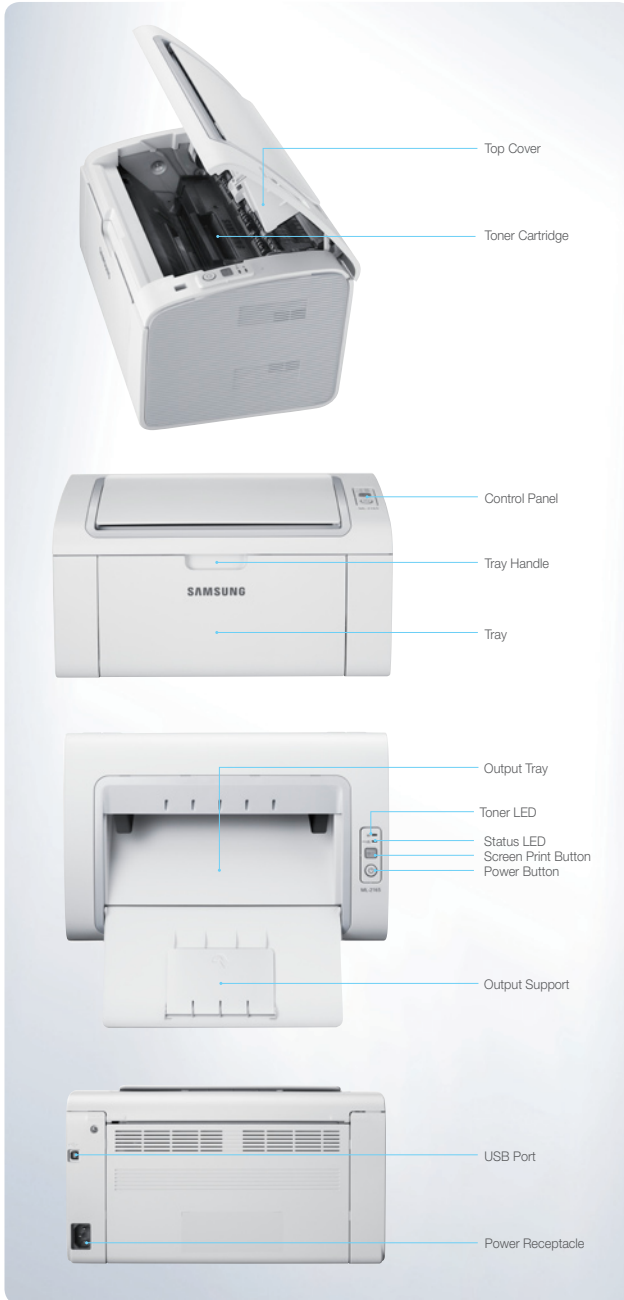

Configuration

Samsung Monochrome Laser Printer ML-2165

Specifications

ML-2165

Print	
Speed (Mono)	Up to 20 ppm in A4 (21 ppm in Letter)
Resolution	Up to 1,200 x 1,200 dpi effective output
First Print Out Time (Mono)	Less than 8.5 seconds (From Ready Mode)
Emulation	SPL (Samsung Printer Language)
Duplex	Manual
Paper Handling	
Input Capacity and Types	150-sheet Standard Tray
Output Capacity and Type	100-sheet Face Down
Media Size	A4 / A5 / Letter / Legal / Executive / Folio / Oficio / ISO B5 / JIS B5 / Envelope (Monarch, Com10, DL, C5) / Custom (76 x 127 mm - 216 x 356 mm / 3.0" x 5.0" - 8.5" x 14")
Media Type	Plain / Thick / Thin / Cotton / Color / Preprinted / Recycled / Lables / CardStock / Bond / Archive / Envelope
Capacity	Up to 10-sheet
General	
Processor	300 MHz
Display	2 LED (Toner, Status)
Memory/Storage	8 MB
OS Compatibility	Windows 2000 / XP / Vista / Win7 / 2003 Server / 2008 Server / Mac OS X 10.4 - 10.7 / Various Linux OS
Interface	High-Speed USB 2.0
Noise Level	Less than 50 dBA (Printing) / Less than 26 dBA (Standby)
Duty Cycle, Monthly	Up to 10,000 pages
Dimension (WxDxH)	331 x 215 x 178 mm (13.0" x 8.5" x 7.0")
Weight	4.0 kg (8.8 lbs)
Power Consumption	310 W (Printing) / 0.9 W (Sleep Mode) / 30 W (Standby)
Consumables	
Yield	Average Cartridge Yield 1,500 *Standard pages (Ships with 700 pages Starter Toner Cartridge) *Declared cartridge yield in accordance
Type	1-piece Cartridge
Model Code	MLTD101S
Options	
Options	N/A

2011. 10

Distributed by

Printing solutions
as easy as

Quick and easy printing
meets big savings