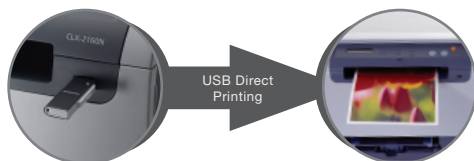

USB direct print

Print directly from USB memory without connecting to a PC, thanks to USB direct functionality.