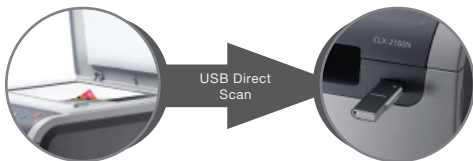

USB direct scan

Scan and save documents directly to USB memory without connecting to a PC, thanks to USB direct functionality.