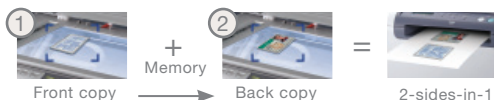

Samsung one-click ID copy button

Copy and print both sides of any ID or business card to a single piece of paper – with one touch. Only Samsung technology gives you this convenience.