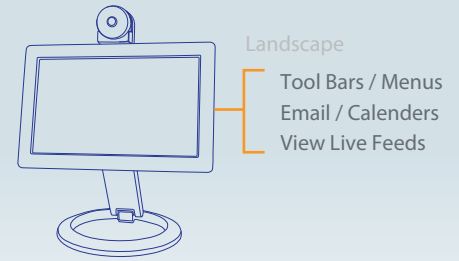

DS-90UC (with webcam) shown

SMART USB MONITOR

EXPAND YOUR VIEW

- Smart LCD Monitor
- Supports Multi Monitor Mode
- Lightweight & Portable
- USB Video Input & Power
- No Video Card Needed
- PC & MAC Compatible

DoubleSight
DISPLAYS

www.doublesight.com

SMART USB MONITOR

APPLICATIONS

Landscape

- Tool Bars / Menus
- Email / Calenders
- View Live Feeds

Portrait

- Video Conference
- Instant Message
- Internet Phone

Picture Frame

- Photo Frame
- Watch Movies
- Web Videos

Model	DS-70U	DS-90U	DS-90UC
LCD Panel	7" Wide Screen	9" Wide Screen	9" Wide Screen
Resolution	800 x 480	1024 x 600	1024 x 600
Display Colors	16.7M	262K Colors	262K Colors
Brightness	375:1	200 cd / m2	200 cd / m2
Contrast Ratio	350:1	300:1	300:1
Viewing Angle	65/65/35/55	45/45/15/35	45/45/15/35
Response Time	30ms	30ms	30ms
Signal Input	USB 2.0 High Speed, no Video Card Required	USB 2.0 High Speed, no Video Card Required	USB 2.0 High Speed, no Video Card Required
Connector	USB Mini 5-pin B Type	USB Mini 5-pin B Type	USB Mini 5-pin B Type
Power Input	USB Power	USB Power	USB Power
Power Consumption	3.3 ~ 4.9 W	3.3 ~ 4.9 W	3.3 ~ 4.9 W
Color	Black	Black	Black
Dimensions	7" W x 4.75 H x 1" deep (monitor only)	9" W x 5.75 H x 1" deep (monitor only)	9" W x 5.75 H x 1" deep (monitor only)
Weight	1 lb.	1.5 lb	1.5 lb
OS Support	Win Vista, XP, 2000; MAC OSX 10.4, 10.5	Win Vista, XP, 2000; MAC OSX 10.4, 10.5	Win Vista, XP, 2000; MAC OSX 10.4, 10.5
Warranty	3 year	3 year	3 year
Package Contents	USB Monitor	USB Monitor	USB Monitor & Web Cam
	Adjustable Monitor Stand	Adjustable Monitor Stand	Adjustable Monitor Stand
	Secondary Easel Stand	Secondary Easel Stand	Secondary Easel Stand
	Snap on Cover	Snap on Cover	Snap on Cover
	USB Cable	USB Cable	USB Cable
	Quick Installation Guide	Quick Installation Guide	Quick Installation Guide
	Driver and Users Manual on CD	Driver and Users Manual on CD	Driver and Users Manual on CD