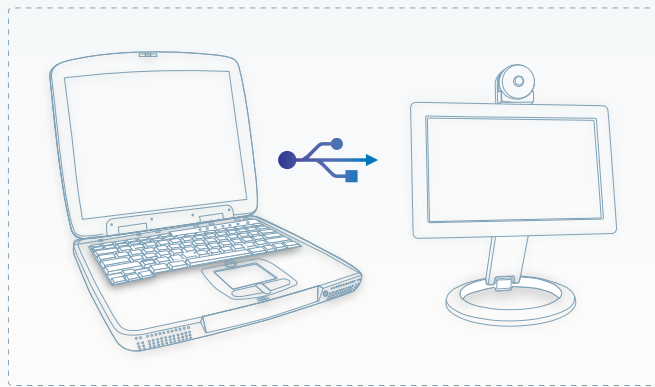

DS-90UC (with webcam) shown

SMART USB MONITOR

EXPAND YOUR VIEW

- Smart LCD Monitor
- Supports Multi Monitor Mode
- Lightweight & Portable
- USB Video Input & Power
- No Video Card Needed
- PC & MAC Compatible

DoubleSight
DISPLAYS

www.doublesight.com

SMART USB MONITOR

APPLICATIONS

Landscape

- Tool Bars / Menus
- Email / Calenders
- View Live Feeds

Portrait

- Video Conference
- Instant Message
- Internet Phone

Picture Frame

- Photo Frame
- Watch Movies
- Web Videos

Model	DS-70U	DS-90U	DS-90UC
LCD Panel	7" Wide Screen	9" Wide Screen	9" Wide Screen
Resolution	800 x 480	1024 x 600	1024 x 600
Display Colors	16.7M	262K Colors	262K Colors
Brightness	375:1	200 cd / m2	200 cd / m2
Contrast Ratio	350:1	300:1	300:1
Viewing Angle	65/65/35/55	45/45/15/35	45/45/15/35
Response Time	30ms	30ms	30ms
Signal Input	USB 2.0 High Speed, no Video Card Required	USB 2.0 High Speed, no Video Card Required	USB 2.0 High Speed, no Video Card Required
Connector	USB Mini 5-pin B Type	USB Mini 5-pin B Type	USB Mini 5-pin B Type
Power Input	USB Power	USB Power	USB Power
Power Consumption	3.3 ~ 4.9 W	3.3 ~ 4.9 W	3.3 ~ 4.9 W
Color	Black	Black	Black
Dimensions	7" W x 4.75 H x 1" deep (monitor only)	9" W x 5.75 H x 1" deep (monitor only)	9" W x 5.75 H x 1" deep (monitor only)
Weight	1 lb.	1.5 lb	1.5 lb
OS Support	Win Vista, XP, 2000; MAC OSX 10.4, 10.5	Win Vista, XP, 2000; MAC OSX 10.4, 10.5	Win Vista, XP, 2000; MAC OSX 10.4, 10.5
Warranty	3 year	3 year	3 year
Package Contents	USB Monitor	USB Monitor	USB Monitor & Web Cam
	Adjustable Monitor Stand	Adjustable Monitor Stand	Adjustable Monitor Stand
	Secondary Easel Stand	Secondary Easel Stand	Secondary Easel Stand
	Snap on Cover	Snap on Cover	Snap on Cover
	USB Cable	USB Cable	USB Cable
	Quick Installation Guide	Quick Installation Guide	Quick Installation Guide
	Driver and Users Manual on CD	Driver and Users Manual on CD	Driver and Users Manual on CD