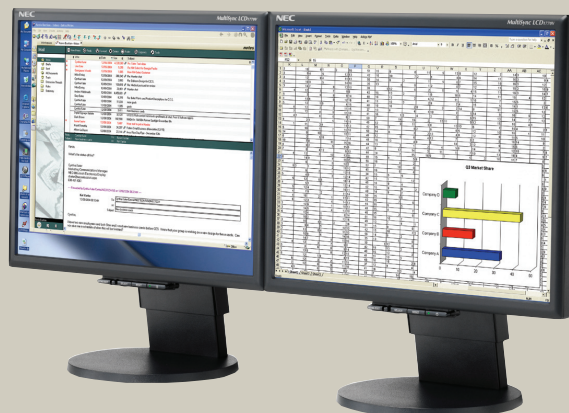

Series Features & Benefits

Thin-frame design allows you to view more of your ideas and less of the monitor bezel, while freeing up more horizontal and vertical desk-top space for multiple-monitor applications

Height-adjustable stand adds flexibility and comfort to your viewing preferences with swivel, tilt and cable management capabilities

Rapid Response technology delivers virtually uninterrupted, undistorted viewing of high-speed, full-motion video

Dynamic Video Mode enhances video and images with real-time optimization of brightness, color and contrast

No Touch Auto Adjust reduces setup time and provides optimal image settings upon initial power-on

NaViSet software offers an expanded and intuitive graphical interface, allowing you to more easily adjust OSD display settings via mouse and keyboard

XtraView® technology provides for some of the widest viewing angles available (LCD1970VX, LCD2070NX, LCD2170NX, LCD2470WNX)

Ambix dual-input technology allows for digital/analog compatibility with upgraded video cards and software as well as connection to two systems

Integrated 4-port USB 2.0 hub adds flexibility to your computing by easily connecting you to digital cameras, scanners and more (LCD1770NX, LCD1770NXM, LCD1970NX, LCD2070NX, LCD2070WNX, LCD2170NX [2-port], LCD2470WNX)

Multi-directional NaViKey allows for easy screen setting adjustments

High-bright backlight delivers superior performance for readability and clarity

Adheres to ISO 13406-2 Class II requirements for quality screen performance

Detachable base and arm/wall mounting capabilities allow you to free up even more desktop space or gain more aesthetic appeal

ENERGY STAR 4.0 compliance/low power consumption reduces electrical costs and lowers total cost of ownership

Cabinet color options of silver and white or all black allow you to match your system, laptop or work environment (except LCD2070VX, LCD2070NX, LCD2170NX and LCD2470WNX)

Front-firing, multimedia Soundbar 70 provides quality sound (standard on LCD1770NXM; optional on LCD1770NX, LCD1970NX, LCD2070VX, LCD2070NX, LCD2170NX; LCD2070WNX, LCD2470WNX [Soundbar 20W])

NEC's quality and reliability provide peace of mind with a 3-year limited parts and labor warranty (including backlight) and 24/7 customer service and technical support