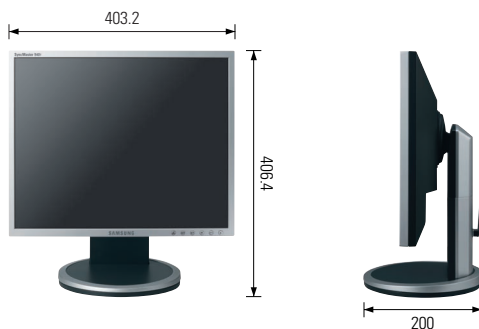

MagicBright²

Provides 6 viewing modes for optimum display
-Text, Internet, Sports, Movie, Game, Customized Mode

Ultra Narrow & Slim design

With an incredibly slim depth of 65.4mm and an ultra narrow bezel of 11.9 mm, SyncMaster 940T is designed to save space and maximize style.

Superior Image Quality

- Brightness 250cd/m²
- Contrast ratio 1,000:1
- Resolution 1,280x1,024

Specifications

Model Name		SyncMaster 940T
Panel	Viewable area	19"
	Pixel Pitch(mm)	0.294 mm
	Brightness(Typ.)	250 cd/m ²
	Contrast Ratio(Typ.)	1,000:1
	Viewing Angle (H/V)	178° /178°
	Response Time (ms) (G-G)	8 ms
Frequency	Horizontal Frequency(kHz)	30-81 kHz
	Vertical Frequency(Hz)	56-75 Hz
Maximum Resolution		1,280 x 1,024
Color Supported		16.7 Mil.
Signal Input	Input Video Signal	Analog RGB, DVI
	Sync. Type	Separate H/V, Composite, SOG
	Input Connectors	15pin D-sub, DVI-D
	Included Signal Cables	VGA cable, DVI cable(option)
Plug & Play		DDC 2B
Power	On Mode	38 Watts (Max.)
	DPMS Mode	<1 Watt
	Energy star / NUTEK	0
Wall-Mount		VESA 75 mm
TCO		TCO' 03 / TCO' 99(Black)
Cabinet Color		Silver / Black / Ivory
Dimension	Set(WxHxD)mm (with Stand)	403.2x 406.4 x 200
	Set(WxHxD)mm (w/o Stand)	403.2x 331.9 x 65.4
	Packing(WxHxD)mm	522x 412 x 235
Weight	Set(kg)	5.35
	Packing(kg)	6.8
Special Features		Built-in Power, MagicTune, Safe Mode(Down Scaling up to UXGA), MagicBright ² , MagicColor, MagicContrast, Ultra Narrow Bezel(Bezel 11.9mm)
Stand		HAS(80mm)/HAS(130mm)

Dimensions

940T / unit : mm

* Design and specifications are subject to change without notice

<http://www.samsungelectronics.com>

Distributed by: