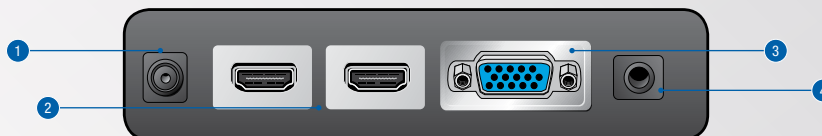

GREEN MANAGEMENT

Emission Standard	EMC	EMC	EMC	EMC
RoHS Compliant	■	■	■	■
Energy Star Compliant	■	■	■	■
Product Recyclability	CCFL panel contains mercury, please dispose of properly	CCFL panel contains mercury, please dispose of properly	CCFL panel contains mercury, please dispose of properly	CCFL panel contains mercury, please dispose of properly
Packaging Recyclability	All packing materials are recyclable	All packing materials are recyclable	All packing materials are recyclable	All packing materials are recyclable

CONNECTIVITY

1. DC
2. HDMI (x2)
3. VGA In (for PC monitor)
4. Digital Audio Out

(The above ports apply to the BX2231, BX2331, BX2431 only. BX2031 ports: DC, VGA, DVI-D)

For complete product information, visit samsung.com/monitors

Product Support: 1-800-SAMSUNG
1-866-SAM-4BIZ

©2010 Samsung Electronics America, Inc. Samsung is a registered mark of Samsung Electronics Corp., Ltd. Specifications and design are subject to change without notice. See samsung.com for detailed information. Printed in USA. MON-31SERIESDSHT-Sep10T