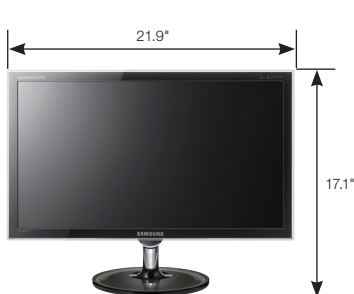

Specifications

PX2370

Display	Screen Size	23"
	Brightness (Typical)	250 cd/m²
	Contrast Ratio (Typical)	Mega Dynamic Contrast Ratio: 5,000,000:1, Static Contrast Ratio: 1000:1
	Resolution	1920 x 1080
	Response Time (Typical)	2ms (G2G)
	Viewing Angle (Horizontal/Vertical)	170°/160° (CR>10)
	Color Support	16.7M
Signal Input	Video Signal	Analog RGB/DVI/HDMI
	Sync. Signal	Separate H/V, Composite, SOG
	Connector	DVI-I (Digital & Analog) x 1/HDMI x 1/Audio out/ Optical out
Power	Power Consumption	Typical 25W
	Stand By Power (DPMS)	Typical 0.3W
	Type	12V/3A External Adaptor
Feature	Plug & Play	Supported
	Mac Compatibility	Supported
	Cabinet Color	Black
	Optional Accessory	DVI cable
	Special Feature	Magic Lux, Magic ECO, Magic Return, Magic Angle, MagicBright 3, Off Timer, Image Size Color Effect, Customized Key, MagicWizard and MagicTune with Asset Management, Windows 7 Certification, Safe Mode (Downscaling in UXGA)
Dimension	Product Dimension (With Stand, W x H x D)	21.9" x 17.1" x 9.2"
	Product Dimension (Without Stand, W x H x D)	21.9" x 13.3" x 1.0"
	Shipment Dimension (W x H x D)	24.8" x 19.1" x 5.9"
Weight	Product Weight	9.0 lbs.
	Shipment Weight	13.2 lbs.
Stand	Type	Simple
	Function	Tilt
Green Management	RoHS Compliant	■
	Mercury Free in LED	■
	Energy Star Compliant	■
	Packaging Recyclability	All packaging materials are recyclable

PX2370 Dimensions

Product Information: 1-866-542-7214 samsung.com/monitor

Product Support: 1-800-SAMSUNG

©2010 Samsung Electronics America, Inc. Samsung is a registered mark of Samsung Electronics Corp., Ltd. Specifications and design are subject to change without notice. See www.samsung.com for detailed information. Printed in USA. MON-PX2370DSHT-Feb10T