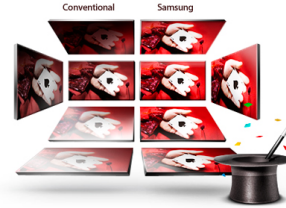

MagicReturn Feature

Samsung's MagicReturn feature makes your life easier by automatically managing your dual-monitor content. When you turn off one monitor to save energy, or if the cable disconnects and you lose the signal, MagicReturn make sure that all content is automatically shifted to the monitor that remains on.

MagicAngle Technology

Love to watch movies lying down or while you're cooking dinner? The Samsung's MagicAngle uses 5-step angle management to deliver crisp images and bold color from every direction. So whether your view is from above, below or from the side, images stay the same.