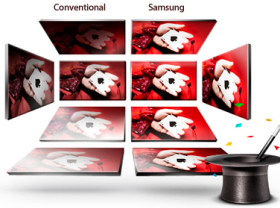

16:9 Widescreen

A 16:9 widescreen offers clear, distortion-free images and a lot more space to have a lot more fun. Made for multimedia and optimized for HD content, it's designed to be the ultimate platform for movies, games, and all the other multimedia you're dying to see in their clearest and most precise detail.

MagicAngle Technology

Love to watch movies lying down or while you're cooking dinner? The Samsung's MagicAngle uses 5-step angle management to deliver crisp images and bold color from every direction. So whether your view is from above, below or from the side, images stay the same.

MagicReturn Feature

Samsung's MagicReturn feature makes your life easier by automatically managing your dual-monitor content. When you turn off one monitor to save energy, or if the cable disconnects and you lose the signal, MagicReturn make sure that all content is automatically shifted to the monitor that remains on.