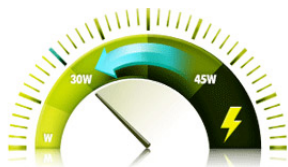

Eco-Friendly

ENERGY STAR rated, the P2770H uses up to 33 % less power. Plus, the Power-Off feature automatically shuts off the monitor when you're not using it, not only saving energy but also prolonging the monitor life. Being green never felt so good, or was this easy.