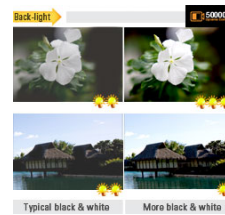

23" widescreen ToC™ LCD monitor

Touch of Color™
dynamic contrast 50,000:1
ultra-fast response time
customized key

The Samsung P2350-1 ToC™ widescreen LCD monitor gives you a premium monitor at an accessible price. With a cabinet featuring a stunning roseblack gradation reminiscent of a fading sunset, the P2350-1 brings style and sophistication to your office. The thin, graceful neck adds elegance and touch-sensitive OSD control buttons add another touch of refinement. 50,000:1 dynamic contrast ratio gives you tremendous detail, while 2 ms (G to G) response time gives you razor-sharp motion graphics. And the P2350-1 does it in 1920 x 1080 Full HD resolution. The Samsung 23" P2350-1 Touch of Color LCD monitor.

Touch of Color™

The P2350-1 Touch of Color monitor features a rose-black gradation that's reminiscent of a setting sun and the slim and tapered neck adds another level of refinement.

dynamic contrast 50,000:1

Deeper dark tones and brighter light tones are achieved by the 50,000:1 dynamic contrast ratio, creating lifelike images with precision and clarity. Images are displayed with an intensity that enhances both enjoyment and emotional engagement with movies, games and pictures.

ultra-fast response time

Blazing 2 ms (G to G) response time delivers sharp motion without blur.

customized key

Function preset by user's preferences with 4 options to select from (MagicBright, MagicColor, Color Effect, Image Size).