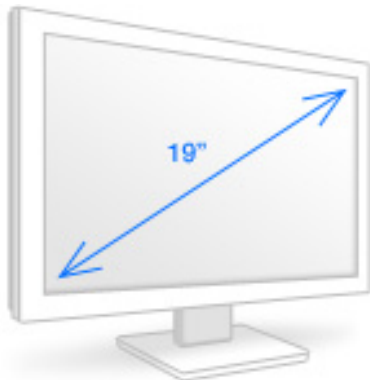

work with ease with the 19" analog LCD.

Imagine not minding being chained to your desk all day. With a monitor like the SAMSUNG 940N, it's almost a pleasure. A fast 5ms response time minimizes trailing, for sharp motion graphics and internet viewing. The sharp 700:1 contrast ratio is made even sharper with exclusive Magic technologies, like MagicBright 2, which optimizes text, movie, sports, game or internet viewing with the push of a button. MagicColor, ensure superb, natural color. And MagicTune, makes it easily controllable with your mouse. Working through lunch? Not a problem. With the SAMSUNG 940N, it's not hard to imagine.

19 inch screen

16.2 million colors

16.2M colors

Viewable screen size. Wide viewing angles along with bright colors make for a very favorable viewing experience.

Maximum colors. Be the recipient of clearer brighter imagery with the wide spectrum of colors offered by SAMSUNG monitors.

160 deg. viewing angle

Vertical Angle - 160°

Horizontal Angle - 160°

Wider viewing angles make sure you can see object on your screen even when you're reaching for your popcorn.

MagicColor

Intelligent Mode (Skin Tone Protection)

Display

Screen Size	19"
Resolution	1280 x 1024
Brightness	300 cd/
Contrast Ratio	700:1
Viewing Angle (Horizontal / Vertical)	160/160 (CR>5)