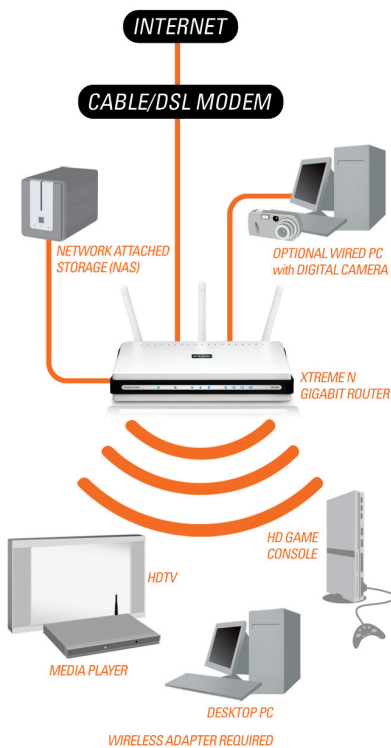

WHAT THIS PRODUCT DOES

Create a wireless network to share high-speed Internet access with computers, game consoles, or media players from greater distances in your home or office.

XTREME N™ ROUTER BENEFITS

- + Intelligent Wireless Prioritization Technology
- + Xtreme N technology allows for farther home coverage¹
- + Secure your wireless network using advanced WEP, WPA™, or WPA2™ encryption
- + Easy to get started with D-Link's new Quick Router Setup Wizard
- + Supports Good Neighbor Policy – will not interfere with other wireless networks
- + Backward compatible with 802.11g and 802.11b devices including game consoles and digital media players

YOUR NETWORK SETUP

STANDARDS

- + IEEE 802.11n (draft 2.0)
- + IEEE 802.11g
- + IEEE 802.11b
- + IEEE 802.3
- + IEEE 802.3u

INTERFACE TYPE

- + 4 Gigabit LAN Ports
- + 1 Gigabit WAN Ports
- + USB Port (for Windows® Connect Now)

ANTENNA TYPE

3 External

SECURITY

- + 64/128-bit WEP
- + WPA & WPA2 (Wi-Fi Protected Access)

ADVANCED FIREWALL FEATURES

- + Network Address Translation (NAT)
- + Stateful Packet Inspection (SPI)
- + VPN Pass-through / Multi-sessions PPTP / L2TP / IPSec

DEVICE MANAGEMENT

Internet Explorer® v6 or Later; Mozilla® Firefox® v1.5 or Later; or other Java-enabled Browsers

TECHNICAL SPECIFICATIONS

LEDs

- + Power
- + Status
- + WAN
- + WLAN (Wireless Connection)
- + LAN (10/100/1000)
- + USB

CERTIFICATIONS

- + FCC Class B
- + IC
- + Wi-Fi®

DIMENSIONS

- + Item (WxDxH): 4.6" x 7.6" x 1.2"
- + Packaging (WxDxH): 8.1" x 10.9" x 2.6"

WEIGHT

- + Item: 0.7 lbs
- + Packaging: 2.0 lbs

WARRANTY

1-Year Limited²

wireless family comparison

features	wireless g	rangebooster n³	xtreme n⁴
wireless performance¹	☐	☐	☐
easy network security setup	●	●	●
support for advanced wireless network security	●	●	●
dual active firewall protection	●	●	●
Windows® Connect Now support	☐	●	●
greater wireless coverage for homes & offices	☐	●	●
intelligent QoS engine	☐	●	●
wireless prioritization technology	☐	☐	●
Gigabit Ethernet ports	☐	☐	●
recommended applications			
sharing high-speed Internet access	●	●	●
easy file sharing within the home network	●	●	●
enable steady audio & video streaming	☐	●	●
great for lag-free gaming	☐	●	●
allow jitter-free Internet phone calls (VoIP)	☐	●	●
capable of high-definition video streaming	☐	☐	●

² 1-Year Limited Warranty available only in Canada and the USA.

³ Computer must adhere to Microsoft's recommended System Requirements.

⁴ The software included with this product is not Mac-compatible.

This product is based on IEEE draft 802.11n specifications and is not guaranteed to be forward compatible with future versions of IEEE 802.11n specifications. Compatibility with draft 802.11n devices from other manufacturers is not guaranteed. All references to speed and range are for comparison purposes only. Product specifications, size and shape are subject to change without notice, and actual product appearance may differ from that depicted herein.

RECOMMENDED SYSTEM REQUIREMENTS

1. For Optimal Wireless Performance:
2. + Use with Xtreme N Adapters (DWA-552, DWA-556, DWA-643, or DWA-652)

MINIMUM SYSTEM REQUIREMENTS

- + Computer with:
  - Windows Vista™³, Windows XP® SP2³ or Mac OS® X (v10.4)⁴
  - Internet Explorer v6 or Mozilla Firefox v1.5
  - CD-ROM
  - Network Interface Card
- + For Internet Access
  - Cable or DSL Modem
  - Subscription with an Internet Service Provider (ISP)

PACKAGE CONTENTS

- + Xtreme N Gigabit Router
- + 3 Detachable Antennas
- + CAT5 Ethernet Cable
- + Power Adapter
- + CD-ROM⁵ with
  - Installation Wizard
  - Product Documentation