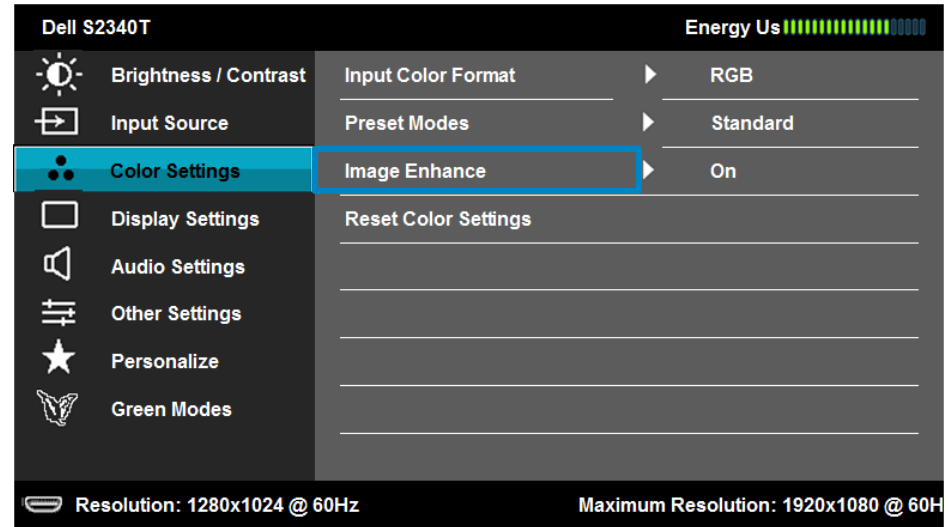

Simply select your preferred available layout on Easy Arrange, and drag and drop the specific applications into your preferred grid location.

Image Enhance

Without Image Enhance

With Image Enhance

Image Enhance