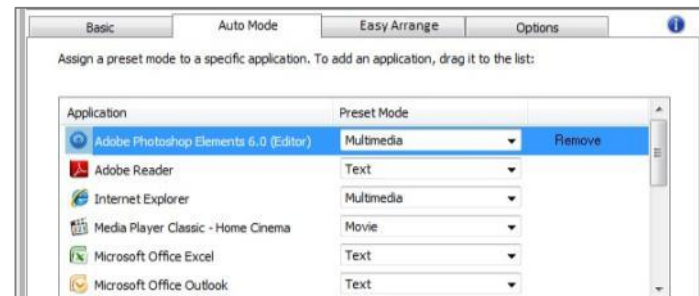

New features for FY13 monitors

Dell Display Manager

Enjoy great productivity with the easy-to-use Dell Display Manager – your one stop software application for the following features:

Auto Mode

With Auto mode, the color settings of applications now appear how you want them to. Simply select the optimal preset mode of your choice for specific applications and the active application will use the preset mode you have picked. Eg. select Multimedia mode for Internet Explorer, so that opening Internet Explorer thereafter will enable you to view your internet pages in the Multimedia mode's color settings.