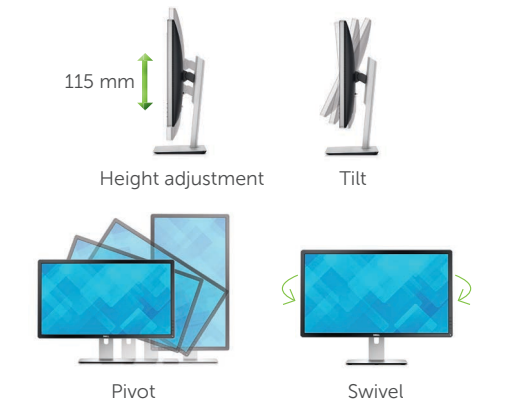

Easily adjust the panel to your preferred viewing position.

Connectors

- A AC Power
- B Audio out
- C DisplayPort in
- D Mini DisplayPort
- E HDMI (MHL)
- F DisplayPort out
- G USB upstream
- H USB downstream
- I Stand lock feature

Key benefits of Dell 28 Ultra HD Monitor | P2815Q

P2815Q	Key benefits
Ultra HD resolution	View 4 times more data than Full HD
28" VIS	Expansive screen
4 USB 3.0 ² ports	Easily connect multiple accessories.
DisplayPort 1.2 ¹	Enables Ultra HD 3840 x 2160 resolution at 30 Hz
HDMI (v1.4)	Allows HDMI connection at full panel native resolution

Display	
Model number	P2815Q
Viewable image size (diagonal)	711.2 mm (28.0 inches)
Active display area	Horizontal: 620.9 mm (24.45 inches) Vertical: 341.3 mm (13.44 inches)
Maximum resolution	DP/Mini-DP/HDMI: Ultra HD (3840 x 2160) at 30 Hz MHL: Full HD (1920 x 1080) at 60 Hz
Aspect ratio	16:9
Pixel pitch	0.16 mm
Brightness (typical)	300 cd/m ²
Color gamut (typical)	84% ³
Color depth	1.073 billion colors
Contrast ratio (typical)	1,000:1 (typical)
Dynamic contrast ratio (typical)	2 Million:1 (DCR)
Viewing angle (typical) (vertical/horizontal)	160° / 170°
Response time (typical)	5 ms
Panel technology, surface	TN, anti-glare
Backlight	LED
Bezel color	Black