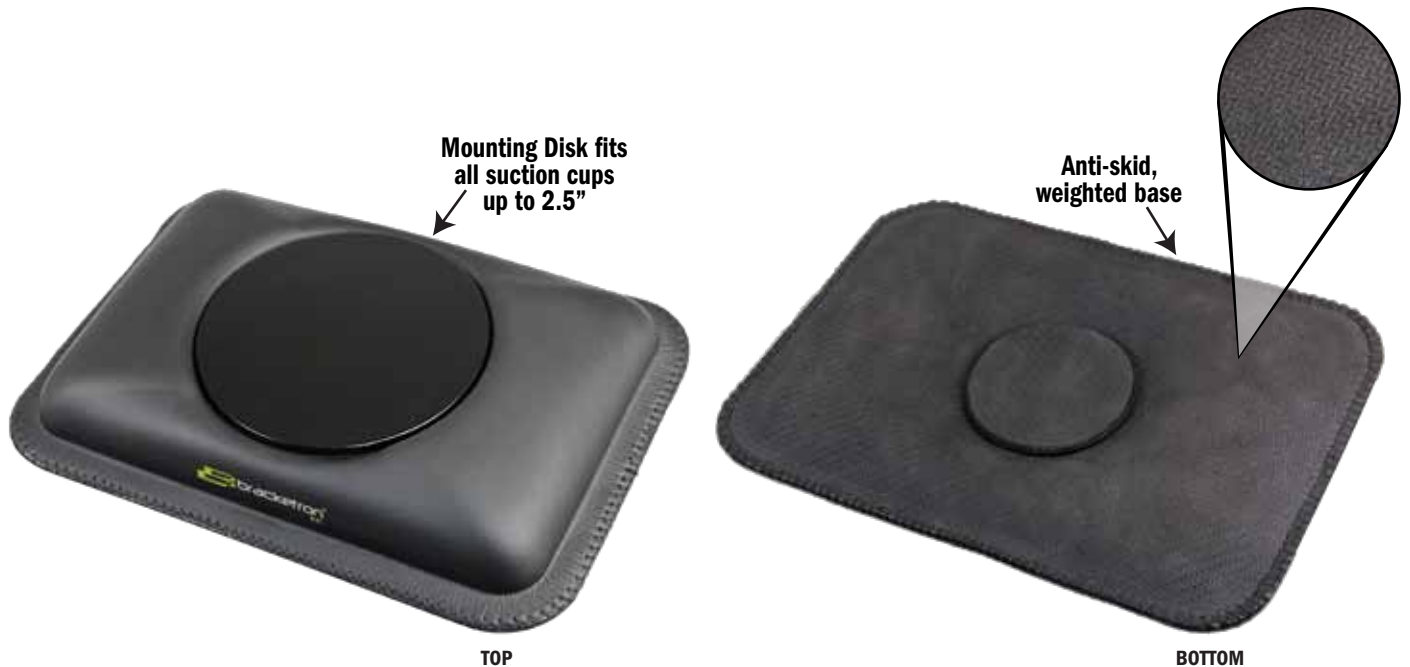

WORKS GREAT WITH WINDSHIELD-MOUNTED GPS DEVICES, INCLUDING:

- TomTom®
- Garmin®
- Magellan®
- Nextar®
- Mio™

FEATURES

- Easily view and access your GPS while driving
- Contours to your dash on uneven and textured surfaces
- Small footprint fits perfectly in your dashboard tray insert
- Works with the windshield mount sold with popular GPS models
- Portable design makes it easy to stow or transfer between vehicles

MODEL NO: UFM-340-BL

MOBILE ELECTRONICS PRO-SERIES

Universal GPS Nav-Mat™ III

MOBILE GPS DASH MOUNTING HARDWARE

THE NAV-MAT III IS THE MOST VERSATILE MOUNTING ACCESSORY FOR YOUR PORTABLE GPS ON THE MARKET TODAY.

Featuring an anti-skid, weighted base, Nav-Mat III provides a sturdy, secure mounting platform that works with all standard GPS windshield suction mounts.

Mounting Disk fits all suction cups up to 2.5"

INNER PACK DIMENSIONS: 9.75" x 7" x 5"

INNER PACK: 3/pcs

INNER WEIGHT: 4.6 lbs

INDIVIDUAL PACKAGED DIMENSIONS: 6.5" x 9.25" x 1.5"

INDIVIDUAL PACKAGED WEIGHT: 1.3 lbs

- Easily view and access your GPS while driving
- Contours to your dash on uneven and textured surfaces
- Small footprint fits perfectly in your dashboard tray insert
- Works with the windshield mount used with portable GPS models