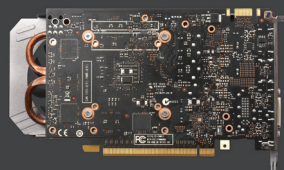

→ GRAPHICS CARD / CARTE GRAPHIQUE / GRAFIKKARTE / TARJETA GRAFICA / ВИДЕОКАРТА

NVIDIA® GEFORCE® GTX™ 960

The ZOTAC GeForce® GTX 960™ is a high-performance graphics card designed with gamers in mind. Powered by the next-generation NVIDIA Maxwell architecture, the card delivers incredible performance, unmatched power efficiency, and cutting-edge features.

The GPU represents a vast improvement over the performance of prior-generation cards that delivers a smooth gaming experience. Combined with the new FREEZE technology which disables the dual 80mm fans when idle to lower noise and extend the life of the fans, the ZOTAC GeForce GTX 960 is the solution for enthusiasts.

SKU: ZT-90301-10M

EAN: 4895173606281

UPC: 816264015595

TECHNICAL SPECIFICATIONS

FEATURES

- FREEZE Technology
- NVIDIA Dynamic Super Resolution technology
- NVIDIA MFAA technology
- NVIDIA PhysX technology
- NVIDIA GameWorks technology
- NVIDIA GameStream ready
- NVIDIA G-Sync ready
- NVIDIA SHIELD ready
- NVIDIA GPU Boost 2.0 technology
- NVIDIA Adaptive Vertical Sync technology
- NVIDIA Surround technology
- NVIDIA SLI ready
- NVIDIA CUDA technology

SPECIFICATIONS

- NVIDIA GeForce GTX 960 GPU
- 1024 CUDA cores
- 2GB DDR5 memory
- 128-bit memory bus
- Engine clock (base): 1177 Mhz
(boost): 1240 Mhz
- Memory clock: 7010Mhz
- PCI Express 3.0

CONNECTIONS