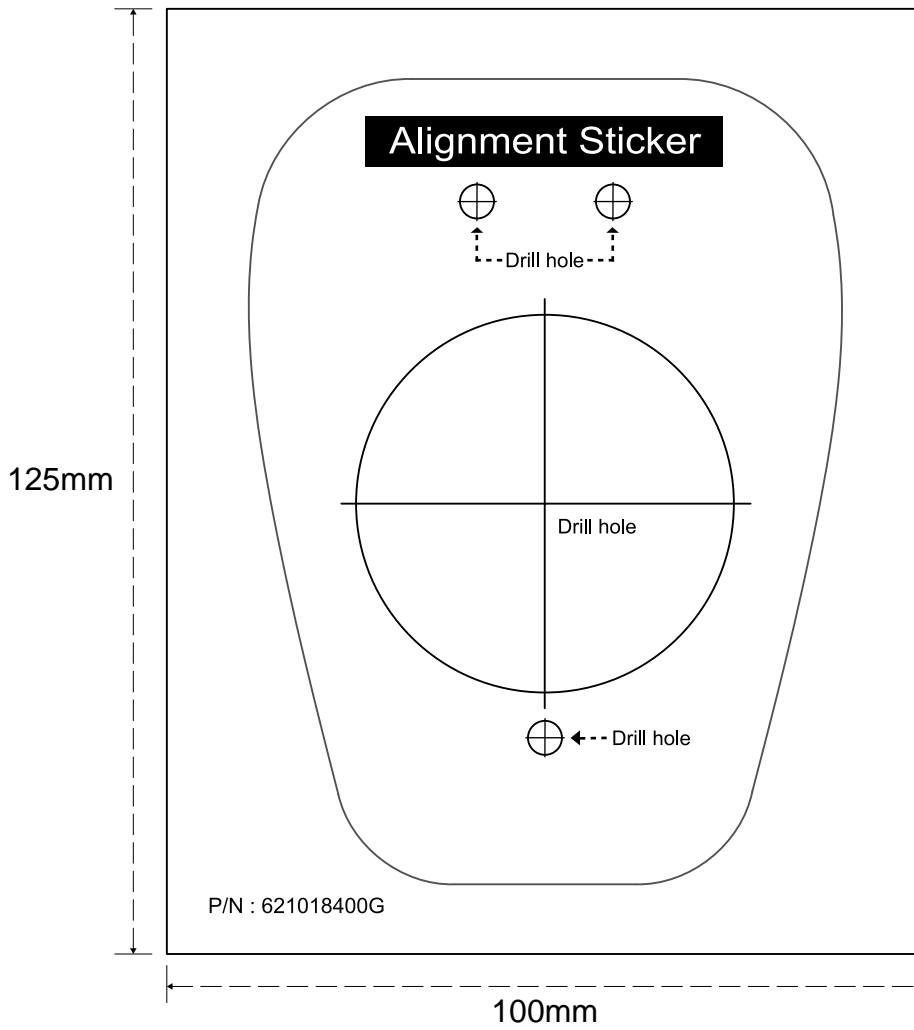

IP8352/62
IP8335H
Alignment Sticker

1:1