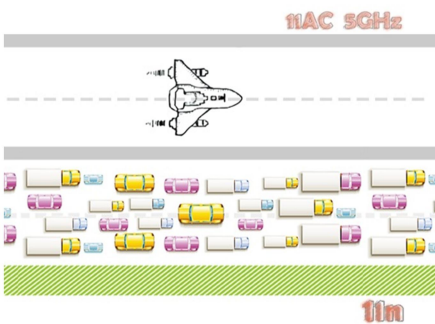

FH1206

Next Generation WiFi Offers Lightning Wireless Speed Experience

Wireless AC1200 Dual-band Router

Tenda FH1206 is a high power dual-band WiFi router with 5th generation technology that wireless transmission speed up to 1200Mbps. Compatible with next generation WiFi devices and backward compatible with 802.11 a/b/g and n devices, it enables HD streaming throughout your home. With Simultaneous dual-band WiFi technology, FH1206 delivers high transmission speed up to 300+867Mbps, without interference, ensuring top wireless speed and reliable connection. FH1206 is equipped with high power amplifiers and 4x5dBi external antennas, providing extreme WiFi coverage and signal. This is ideal for all of your WiFi devices including PCs, televisions, game consoles and mobile devices to access to next generation WiFi throughout your home, backyard or office.

Gigabit WiFi Speed

5G WiFi technology brings a new level of combining speeds up to 900Mbps (5GHz)+300Mbps (2.4GHz), ideal for HD streaming and online gaming.

Up to 4x data carrying capacity

Energy Efficiency

Next Generation WiFi technology makes your device 6x more efficient than conventional wireless N products. So when your 11ac-compliant mobile devices connect to the router, it reduces power consumption, therefore, it's easy to prolong working time of your device without the loss of data transferring.