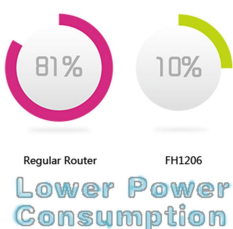

Gigabit WiFi Speed

5G WiFi technology brings a new level of combining speeds up to 900Mbps (5GHz)+300Mbps (2.4GHz), ideal for HD streaming and online gaming.

Up to 4x data carrying capacity

Energy Efficiency

Next Generation WiFi technology makes your device 6x more efficient than conventional wireless N products. So when your 11ac-compliant mobile devices connect to the router, it reduces power consumption, therefore, it's easy to prolong working time of your device without the loss of data transferring.

Dual Band Operation

Simultaneous dual-band technology can maximize transmission speed and help to avoid network interference, which can ensure stable and reliable wireless performance.

Specifications

Hardware Features	
Protocol	IEEE802.11a/b/g/n/ac
Interface	1 x 10/100Mbps Auto-negotiation WAN port 3 x 10/100Mbps Auto-negotiation LAN ports
Antennas	2x5dBi external antennas (5.0GHz); 2x high gain internal antennas(2.4GHz)
Button	1*WPS/RESET, WiFi Button
Power	Input: 100-240V—50/60Hz 0.3A Output: DC 12V==1.5A
Dimension (L*W*H)	153.2mm*153.2mm*40.04mm
LED	1*Power, 1*SYS, 1*WAN, 3*LAN, 1*5G, 1*2.4G, 1*WPS
Wireless Features	
Wireless Speed	2.4GHz: 300Mbps 5GHz: 867Mbps
Frequency	2.4GHz and 5GHz
Wireless Features	WiFi On/Off SSID Broadcast On/Off Frequency Selection: 2.4GHz、5GHz 2.4GHz Channel Selection: 1-13 5GHz Channel Selection: 149、153、157、161、165 Adjustable TX Power: high, medium, low
Wireless Security	Wireless MAC address filter WEP, WPA-PSK/WPA2-PSK、WPA/WPA2 encryptions Wireless Security On/Off WPS fast encryption