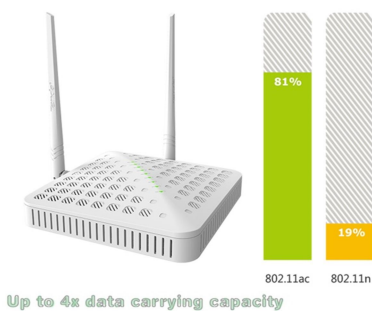

FH1206

Next Generation WiFi Offers Lightning Wireless Speed Experience

Wireless AC1200 Dual-band Router

Tenda FH1206 is a high power dual-band WiFi router with 5th generation technology that wireless transmission speed up to 1200Mbps. Compatible with next generation WiFi devices and backward compatible with 802.11 a/b/g and n devices, it enables HD streaming throughout your home. With Simultaneous dual-band WiFi technology, FH1206 delivers high transmission speed up to 300+867Mbps, without interference, ensuring top wireless speed and reliable connection. FH1206 is equipped with high power amplifiers and 4x5dBi external antennas, providing extreme WiFi coverage and signal. This is ideal for all of your WiFi devices including PCs, televisions, game consoles and mobile devices to access to next generation WiFi throughout your home, backyard or office.

Gigabit WiFi Speed

5G WiFi technology brings a new level of combining speeds up to 900Mbps (5GHz)+300Mbps (2.4GHz), ideal for HD streaming and online gaming.

Up to 4x data carrying capacity

Energy Efficiency