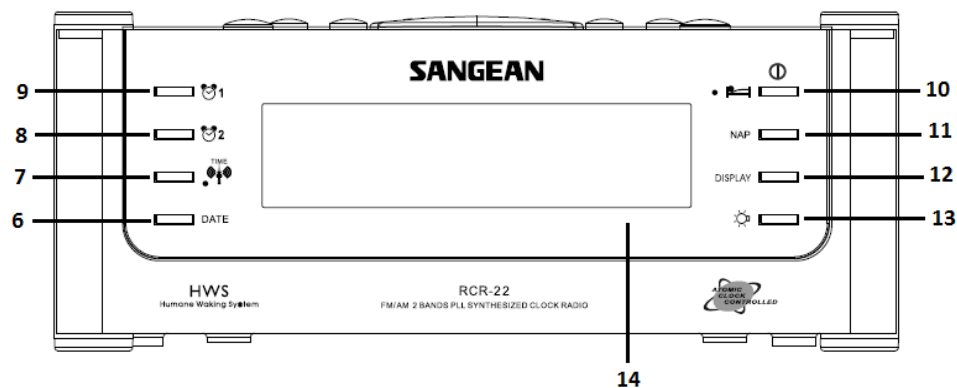

SANGEAN

 means different function between RCR-22 and RCR-22 II.

Top Panel**RCR-22**

Item	Control
1	Time/Date/Alarm set button; Daylight Saving Time (D.S.T.) set.
2	Preset memories and Alarm days buttons
3	Tuning Up/Down and Snooze button
4	FM/AM (FM/MW) band selection
5	Time capsule

RCR-22 II

Item	Control
1	Menu button
2	Preset button
3	Tuning up / down button / Snooze button
4	Band / Select button
5	Time capsule

means different function between RCR-22 and RCR-22 II.

Front Panel

RCR-22

Item	Control
6	Date button
7	Time button, auto time set enforcement
8	Alarm 2 button
9	Alarm 1 button
10	Power button and Sleep timer
11	Nap button
12	Display button
13	Light button
14	LCD display

RCR-22 II

Item	Control
6	Date button
7	Time button
8	Alarm 2 button
9	Alarm 1 button
10	Display
11	Power button / Sleep button
12	Nap button
13	Info button
14	Light button

SANGEAN
 means different function between RCR-22 and RCR-22 II.
Bottom**RCR-22**