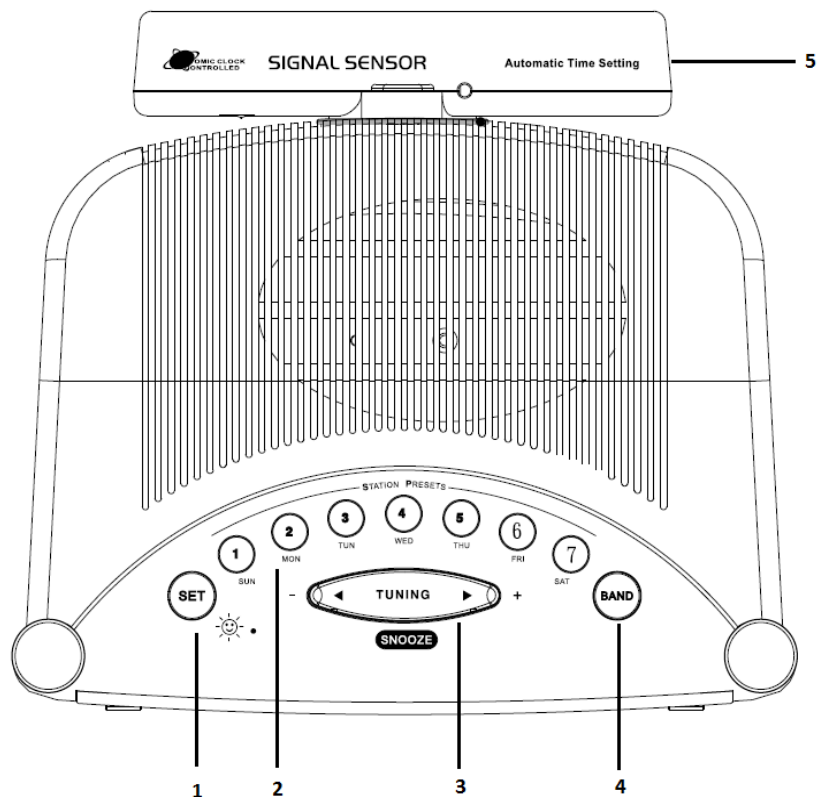

SANGEAN

 means different function between RCR-22 and RCR-22 II.

Top Panel**RCR-22**

Item	Control
1	Time/Date/Alarm set button; Daylight Saving Time (D.S.T.) set.
2	Preset memories and Alarm days buttons
3	Tuning Up/Down and Snooze button
4	FM/AM (FM/MW) band selection
5	Time capsule

RCR-22 II

Item	Control
1	Menu button
2	Preset button
3	Tuning up / down button / Snooze button
4	Band / Select button
5	Time capsule

means different function between RCR-22 and RCR-22 II.

Front Panel

RCR-22

Item	Control
6	Date button
7	Time button, auto time set enforcement
8	Alarm 2 button
9	Alarm 1 button
10	Power button and Sleep timer
11	Nap button
12	Display button
13	Light button
14	LCD display

RCR-22 II

Item	Control
6	Date button
7	Time button
8	Alarm 2 button
9	Alarm 1 button
10	Display
11	Power button / Sleep button
12	Nap button
13	Info button
14	Light button

SANGEAN
 means different function between RCR-22 and RCR-22 II.
Bottom**RCR-22**