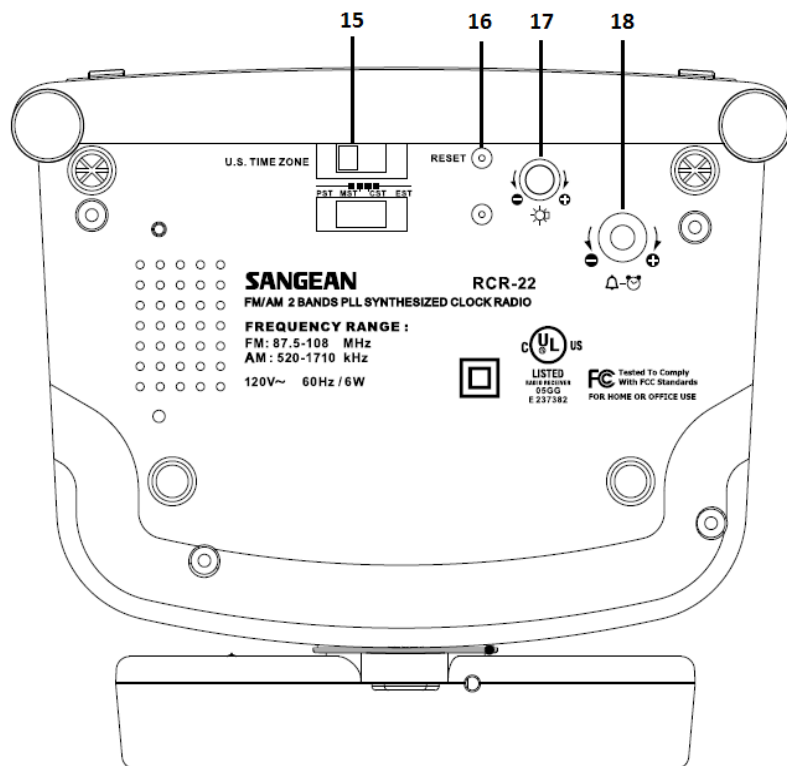

SANGEAN

 means different function between RCR-22 and RCR-22 II.

Top Panel**RCR-22**

Item	Control
1	Time/Date/Alarm set button; Daylight Saving Time (D.S.T.) set.
2	Preset memories and Alarm days buttons
3	Tuning Up/Down and Snooze button
4	FM/AM (FM/MW) band selection
5	Time capsule

RCR-22 II

Item	Control
1	Menu button
2	Preset button
3	Tuning up / down button / Snooze button
4	Band / Select button
5	Time capsule

means different function between RCR-22 and RCR-22 II.

Front Panel

RCR-22

Item	Control
6	Date button
7	Time button, auto time set enforcement
8	Alarm 2 button
9	Alarm 1 button
10	Power button and Sleep timer
11	Nap button
12	Display button
13	Light button
14	LCD display

RCR-22 II

Item	Control
6	Date button
7	Time button
8	Alarm 2 button
9	Alarm 1 button
10	Display
11	Power button / Sleep button
12	Nap button
13	Info button
14	Light button

SANGEAN
 means different function between RCR-22 and RCR-22 II.
Bottom**RCR-22**