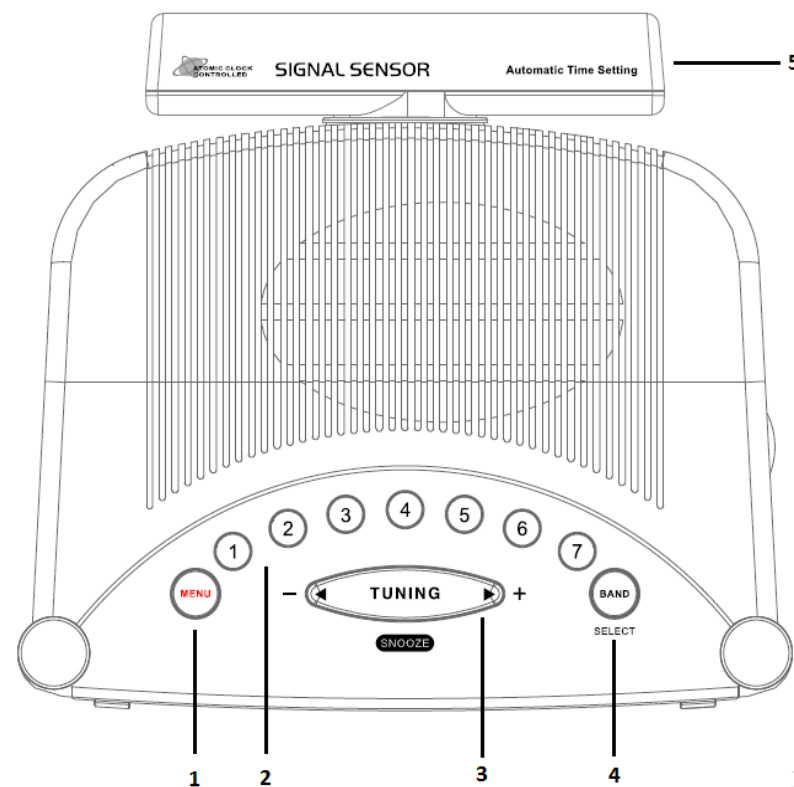

SANGEAN

 means different function between RCR-22 and RCR-22 II.

Top Panel**RCR-22**

Item	Control
1	Time/Date/Alarm set button; Daylight Saving Time (D.S.T.) set.
2	Preset memories and Alarm days buttons
3	Tuning Up/Down and Snooze button
4	FM/AM (FM/MW) band selection
5	Time capsule

RCR-22 II

Item	Control
1	Menu button
2	Preset button
3	Tuning up / down button / Snooze button
4	Band / Select button
5	Time capsule

means different function between RCR-22 and RCR-22 II.

Front Panel

RCR-22

Item	Control
6	Date button
7	Time button, auto time set enforcement
8	Alarm 2 button
9	Alarm 1 button
10	Power button and Sleep timer
11	Nap button
12	Display button
13	Light button
14	LCD display

RCR-22 II

Item	Control
6	Date button
7	Time button
8	Alarm 2 button
9	Alarm 1 button
10	Display
11	Power button / Sleep button
12	Nap button
13	Info button
14	Light button

SANGEAN
 means different function between RCR-22 and RCR-22 II.
Bottom**RCR-22**