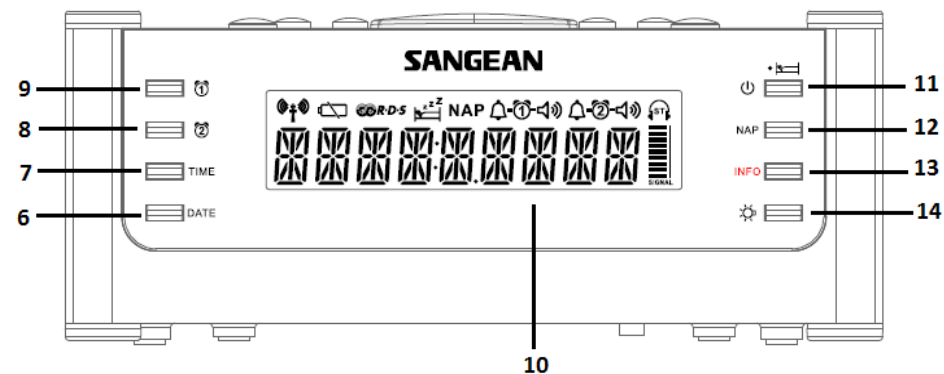

SANGEAN

 means different function between RCR-22 and RCR-22 II.

Top Panel**RCR-22**

Item	Control
1	Time/Date/Alarm set button; Daylight Saving Time (D.S.T.) set.
2	Preset memories and Alarm days buttons
3	Tuning Up/Down and Snooze button
4	FM/AM (FM/MW) band selection
5	Time capsule

RCR-22 II

Item	Control
1	Menu button
2	Preset button
3	Tuning up / down button / Snooze button
4	Band / Select button
5	Time capsule

means different function between RCR-22 and RCR-22 II.

Front Panel

RCR-22

Item	Control
6	Date button
7	Time button, auto time set enforcement
8	Alarm 2 button
9	Alarm 1 button
10	Power button and Sleep timer
11	Nap button
12	Display button
13	Light button
14	LCD display

RCR-22 II

Item	Control
6	Date button
7	Time button
8	Alarm 2 button
9	Alarm 1 button
10	Display
11	Power button / Sleep button
12	Nap button
13	Info button
14	Light button

SANGEAN
 means different function between RCR-22 and RCR-22 II.
Bottom**RCR-22**