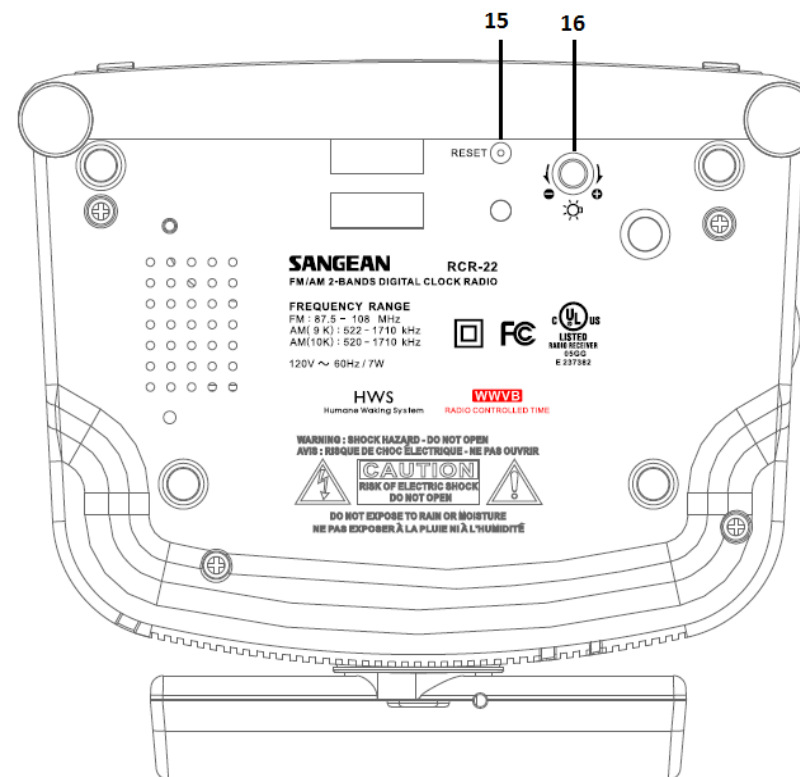

RCR-22 II

Item	Control
15	Reset button
16	Light level control