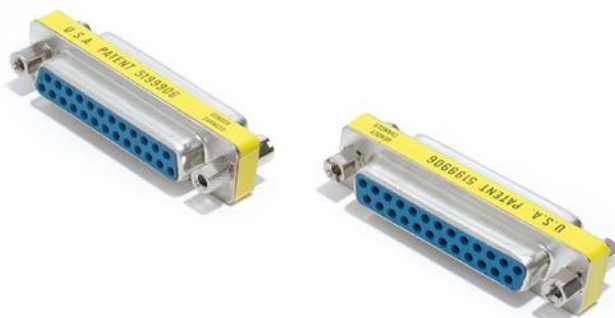

DB25 Slimline Gender Changer F/F

Product ID: GC25SF

Our Slimline DB25F to DB25F Gender Changer converts a 25-pin male port to a 25-pin female port connector. Backed by lifetime warranty.

**Certifications, Reports
and Compatibility**

Applications

- Converts a 25 pin male port to a 25 pin female port
- Low Profile

	Warranty	Lifetime
Connector(en)	Connector A	1 - DB-25 (25-polig, D-Sub) Vrouwelijk
	Connector B	1 - DB-25 (25-polig, D-Sub) Vrouwelijk
Verpakkingsinformatie	Verzendgewicht (verpakt)	0.1 lb [0 kg]
Wat wordt er meegeleverd	Meegeleverd	1 - 25 PIN MINI GENDER CHANGER