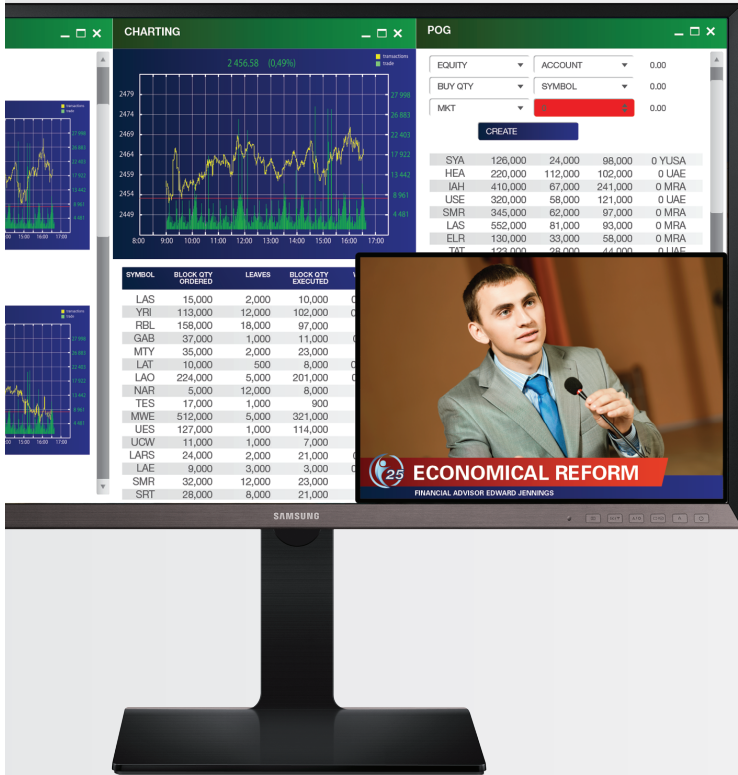

SAMSUNG

S32D850T BUSINESS MONITOR

DO MORE WITH MORE, NOT LESS

CONTACT US:

1-800-SAMSUNG | 1-866-SAM4BIZ

samsung.com/business

samsung.com/monitor

FOLLOW US:

[youtube.com/samsungbizusa](https://www.youtube.com/samsungbizusa)

[@SamsungBizUSA](https://twitter.com/SamsungBizUSA)

KEY FEATURES

32" Business Monitor

Your standard 27" monitor will be jealous. So will your colleagues. The Samsung S32D850T is meant to be seen, delivering clear crisp images, more workspace, and higher user flexibility to help you do more with more, not less.

WQHD 2560 x 1440 Resolution

At nearly twice the resolution of a standard monitor, the Samsung S32D850T allows you to see more, more clearly. With more resolution, smaller fonts are legible, and details in photos, videos and illustrations are more discernible.

100% sRGB Color Compliance

For those professionals who depend on accurate color, the Samsung S32D850T is 100% sRGB compliant. From conception to output, your color will be exactly the color you specify. Plus with a 178 degree wide viewing panel, the image is clearly viewable at off angles.

Split Screen and Picture in Picture

Twice the resolution allows twice the screen information. With split screen and PIP, you can view two distinct video inputs simultaneously. Code in one window and see the results in the other. Compare your photo or document revisions with the original while you work. Read your email in one screen while editing a document in the other.

Ergonomic and Slim Bezel Design

The new SD850 Series monitors deliver not only great image performance, but also enhanced ergonomics and a beautiful beveled slim-bezel design that looks great, on or off. Enhance your productivity and your desk with the Samsung SD850 Series monitor.

32" WQHD BUSINESS MONITOR WITH 100% SRGB COLOR COMPLIANCE

The more information you can see, the more you can do. With a resolution of 2560 x 1440, the Samsung S32D850T monitor not only has nearly twice the resolution of a standard 1920 x 1080 monitor, it also has nearly 40% more workspace than a 27" monitor. Thanks to a larger work area, you can fit more content on the screen and still view it comfortably. Go ahead and shrink the text and up the resolution, open more windows, increase the number of rows and columns on your spreadsheet, edit more lines of code, and view your pictures in their full glory. Plus, 100% sRGB color compliance makes this the perfect monitor for professionals who demand accurate color reproduction. This is the monitor to take your productivity to the next level. **The New Business Experience**

THE NEW
BUSINESS
EXPERIENCE