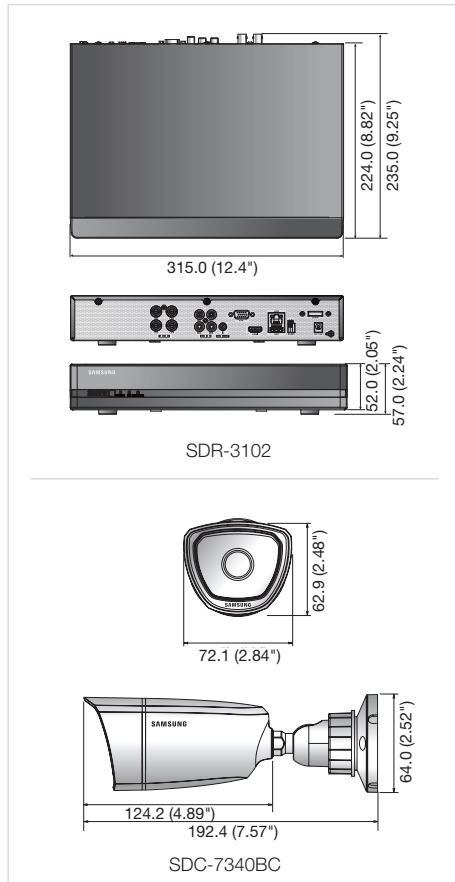

SDS-P3042

Dimensions

Unit : mm (inch)

SDR-3102

SDC-7340BC

Kit Contents

- DVR (SDR-3102)
- Camera (SDC-7340BC) 4pcs
- Remote Control / Battery / Mouse
- Adaptor / Power Cord
- 60ft BNC Camera Cable 4pcs
- CD (Smart Viewer, User Manual)
- Quick Guide / Network Cable
- HDMI Cable / Warranty Card

The **Eco mark** represents Samsung Techwin's will to create environment-friendly products, and indicates that the product satisfies the EU RoHS Directive.

SAMSUNG TECHWIN CO., LTD.

6, Pangyo-ro 319beon-gil, Bundang-gu, Seongnam-si, Gyeonggi-do, SEOUL 463-400 Rep. of KOREA
Tel : +82-70-7147-8741~8749, 8752~8760 Fax : +82-31-8018-3745 www.samsungsecurity.com www.samsungcctv.com
COPYRIGHT BY SAMSUNG TECHWIN. ALL RIGHT RESERVED

SAMSUNG TECHWIN AMERICA INC.

SAMSUNG TECHWIN EUROPE LTD.

SHANGHAI SAMSUNG TECHWIN CO., LTD.

SDR-3102