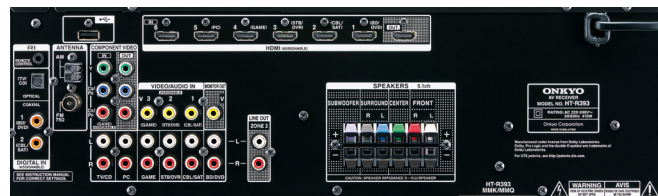

Rear View

Onkyo Corporation Kitahama Chuo Bldg. 2-2-22 Kitahama, Chuo-ku, Osaka 541-0041 JAPAN <http://www.onkyo.com/>

Onkyo China Limited Unit 1033, 10/F., Star House, No. 3, Salisbury Road, Sim Sha Tsui, Kowloon, Hong Kong, CHINA Tel: 852-2429-3118 Fax: 852-2428-9039
<http://www.hk.onkyo.com(Hong Kong)> <http://www.cn.onkyo.com(Mainland)>