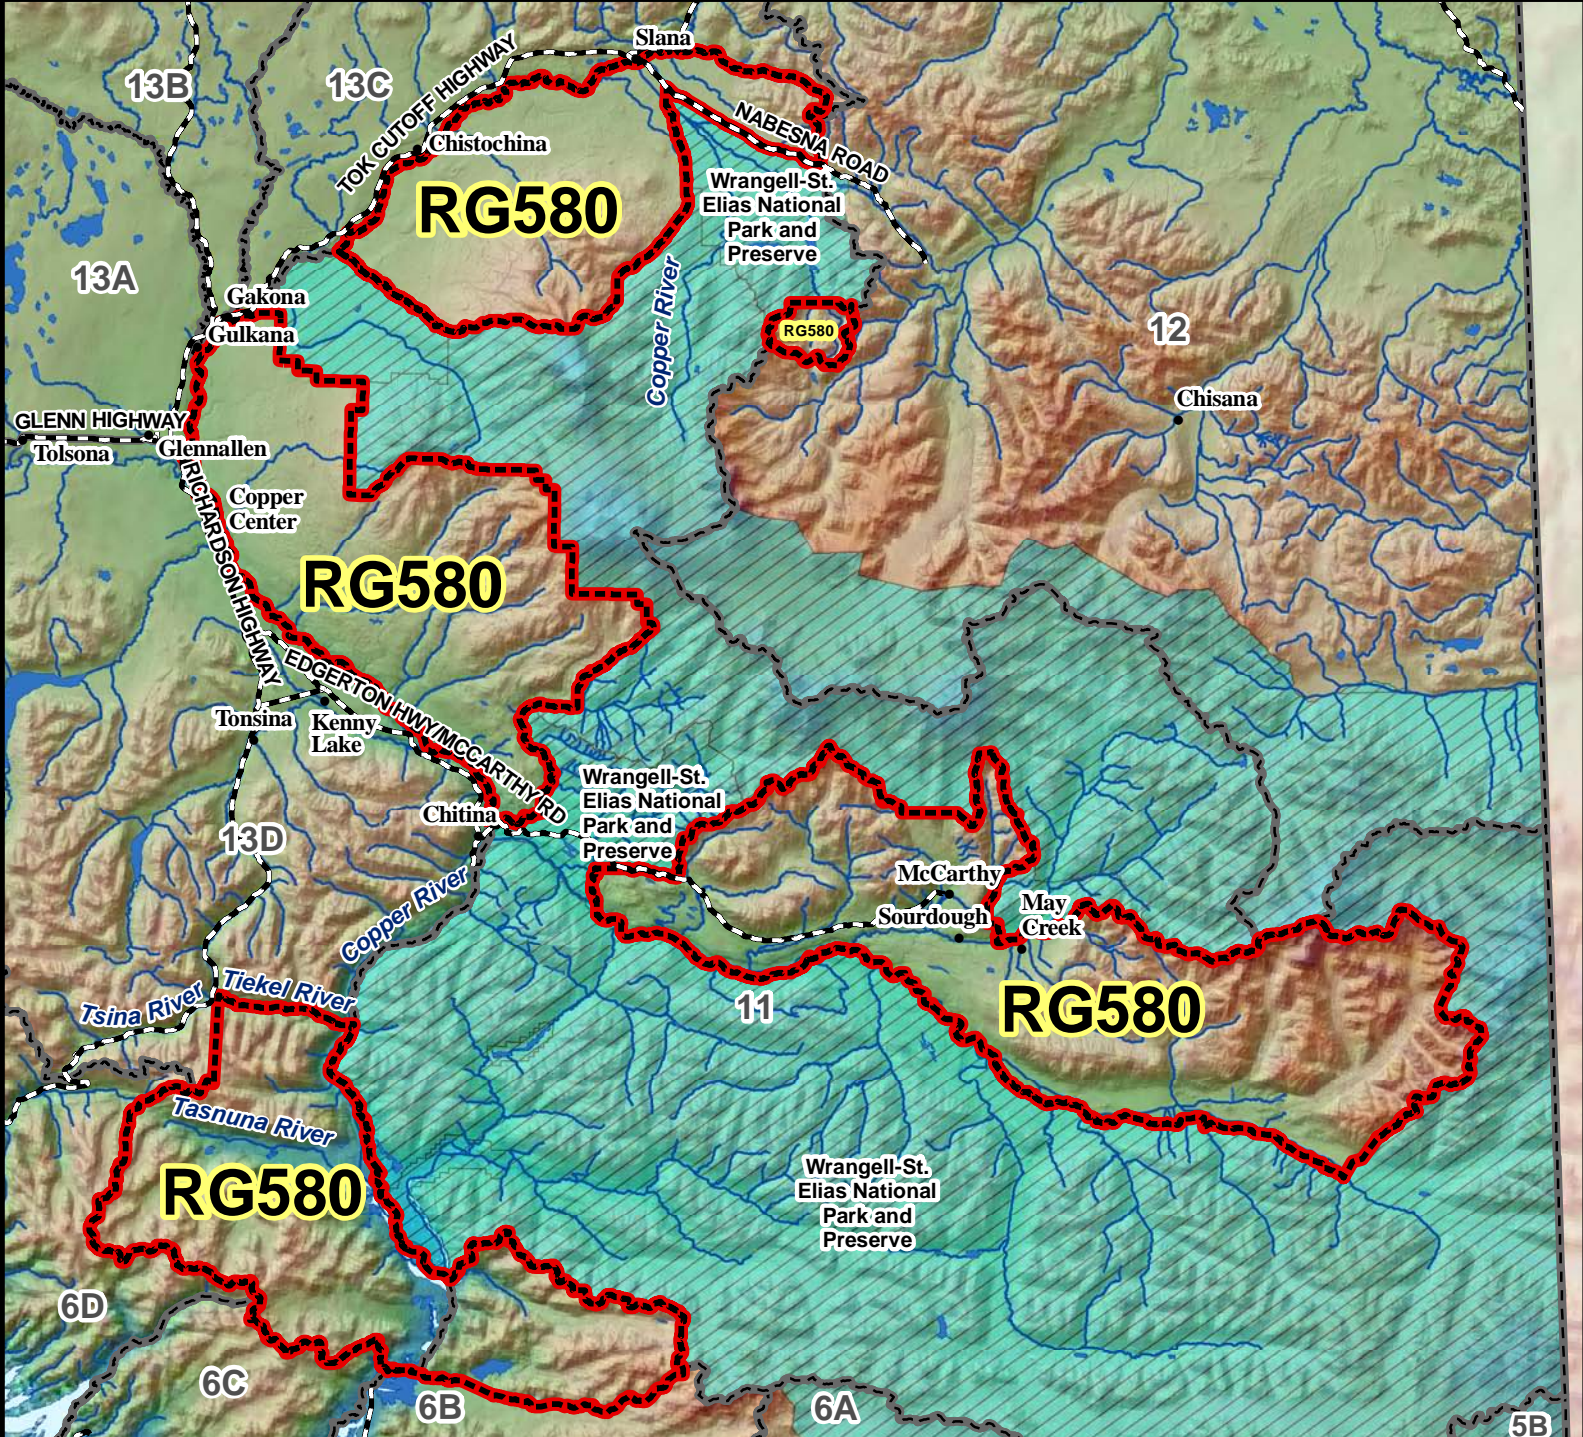

RG580

Mountain Goat

Drawing Permit Hunt

AREA DESCRIPTION: Unit 11, excluding the Wrangell-St. Elias National Park; and Unit 13D, that portion south of the Tielkel River and east of a line beginning at the confluence of the Tielkel and Tsina rivers.