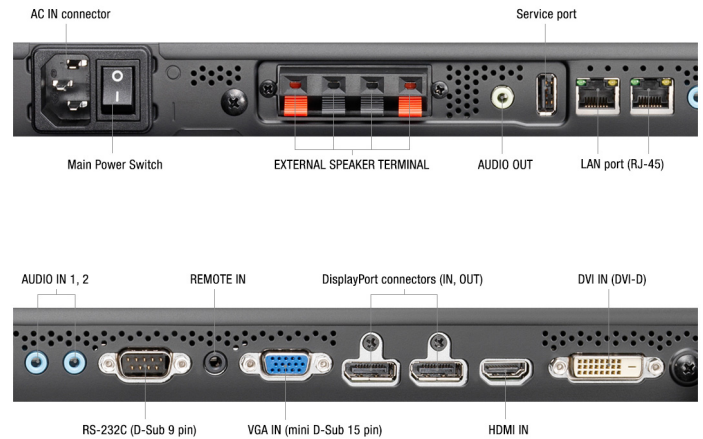

NEC MultiSync® X554UN-2

Order Code: 60003789

NEC LCD 55" Specialty Large Format Display

The new ultra slim X554UN-2 features a 5.5 mm bezel to create impressive high resolution videowalls with barely visible bezels. New Connectivity and Sensors allow additional creativity in the content displayed. The unique built-in NFC sensor in combination with NEC's new Android app reduces installation and maintenance times, especially useful on larger installations.

The perfect picture quality and high product reliability make the X554UN-2 an ideal solution for retail signage, control room applications, transport installations and the rental market.

BENEFITS

Reduced Installation and Operating Costs - featuring LED backlight technology the display is highly energy efficient with a low power consumption, longer backlight lifetime and a lighter design for easy and flexible transportation, mounting and integration.

Native UHD Daisy Chaining through DisplayPort 1.2 Multistreaming - enables the user to create UHD videowalls with either a single UHD image or 4 different Full HD sources.

Auto Tile Matrix - for a complete auto set up for videowalls. Save time and cost by configuring one display in order to complete the set up for the entire wall.

Frame Comp - supports a seamless appearance and shows the content without any interruption, creating one stunning image by synchronising the content across the wall.

Unique NEC heat management - enables the user to monitor and control the heat inside the display with user controllable fans. Heat management is crucial for larger walls and mission critical installations to secure reliability and longevity.