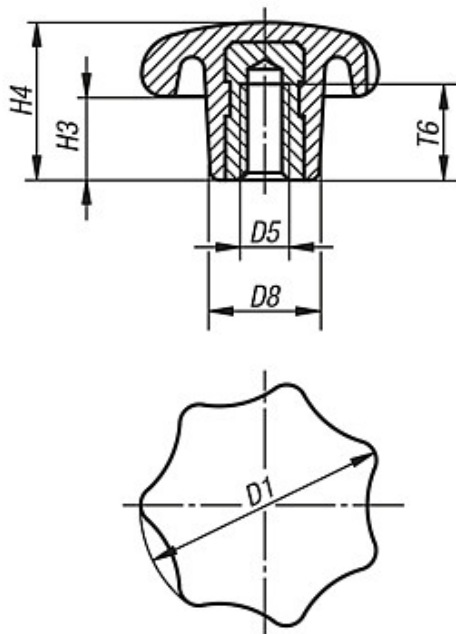

Item description/product images

Description

Material:

Duroplast PF 31, black.
 Bush and screw steel, galvanized and blue chromed.

Version:

High-gloss polished.

Note:

The version 06208-22004 has a brass bush.

On request:

Other colours.

Drawings

Form K with threaded bush

Form L with external thread

Overview of items

Star grips similar to DIN 6336 with internal thread, Form K

| Order No. | Form | D1 | D5 | D8 | H3 | H4 | T6 |
|-------------|------|----|-----|----|----|----|-----|
| 06208-22004 | K | 20 | M4 | 10 | 7 | 13 | 6,5 |
| 06208-22505 | K | 25 | M5 | 12 | 8 | 16 | 9,5 |
| 06208-23206 | K | 32 | M6 | 14 | 10 | 20 | 12 |
| 06208-24008 | K | 40 | M8 | 18 | 13 | 25 | 14 |
| 06208-25010 | K | 50 | M10 | 22 | 17 | 32 | 18 |
| 06208-26312 | K | 63 | M12 | 26 | 21 | 40 | 22 |
| 06208-28016 | K | 80 | M16 | 35 | 25 | 50 | 30 |

Star grips similar to DIN 6336 with external thread, Form L

| Order No. | Form | D1 | D6 | D8 | H3 | H4 | L |
|--------------|------|----|----|----|----|----|-------------|
| 06208-42505X | L | 25 | M5 | 12 | 8 | 16 | 15/20/25 |
| 06208-43206X | L | 32 | M6 | 14 | 10 | 20 | 15/20/25/30 |

Overview of items

| Order No. | Form | D1 | D6 | D8 | H3 | H4 | L |
|--------------|------|----|-----|----|----|----|----------------|
| 06208-44008X | L | 40 | M8 | 18 | 13 | 25 | 20/25/30/35/40 |
| 06208-45010X | L | 50 | M10 | 22 | 17 | 32 | 25/30/35/40/50 |
| 06208-46312X | L | 63 | M12 | 26 | 21 | 40 | 30/35/40/50/60 |
| 06208-48016X | L | 80 | M16 | 35 | 25 | 50 | 30/40/50/60 |