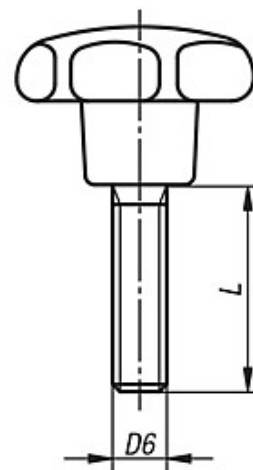

Item description/product images

Description

Material:

Duroplast PF 31, black.
 Bush and screw steel, galvanized and blue chromed.

Version:

High-gloss polished.

Note:

The version 06208-22004 has a brass bush.

On request:

Other colours.

Drawings

Form K with threaded bush

Form L with external thread

Overview of items

Star grips similar to DIN 6336 with internal thread, Form K

| Order No. | Form | D1 | D5 | D8 | H3 | H4 | T6 |
|-------------|------|----|-----|----|----|----|-----|
| 06208-22004 | K | 20 | M4 | 10 | 7 | 13 | 6,5 |
| 06208-22505 | K | 25 | M5 | 12 | 8 | 16 | 9,5 |
| 06208-23206 | K | 32 | M6 | 14 | 10 | 20 | 12 |
| 06208-24008 | K | 40 | M8 | 18 | 13 | 25 | 14 |
| 06208-25010 | K | 50 | M10 | 22 | 17 | 32 | 18 |
| 06208-26312 | K | 63 | M12 | 26 | 21 | 40 | 22 |
| 06208-28016 | K | 80 | M16 | 35 | 25 | 50 | 30 |

Star grips similar to DIN 6336 with external thread, Form L

| Order No. | Form | D1 | D6 | D8 | H3 | H4 | L |
|--------------|------|----|----|----|----|----|-------------|
| 06208-42505X | L | 25 | M5 | 12 | 8 | 16 | 15/20/25 |
| 06208-43206X | L | 32 | M6 | 14 | 10 | 20 | 15/20/25/30 |

Overview of items

| Order No. | Form | D1 | D6 | D8 | H3 | H4 | L |
|--------------|------|----|-----|----|----|----|----------------|
| 06208-44008X | L | 40 | M8 | 18 | 13 | 25 | 20/25/30/35/40 |
| 06208-45010X | L | 50 | M10 | 22 | 17 | 32 | 25/30/35/40/50 |
| 06208-46312X | L | 63 | M12 | 26 | 21 | 40 | 30/35/40/50/60 |
| 06208-48016X | L | 80 | M16 | 35 | 25 | 50 | 30/40/50/60 |