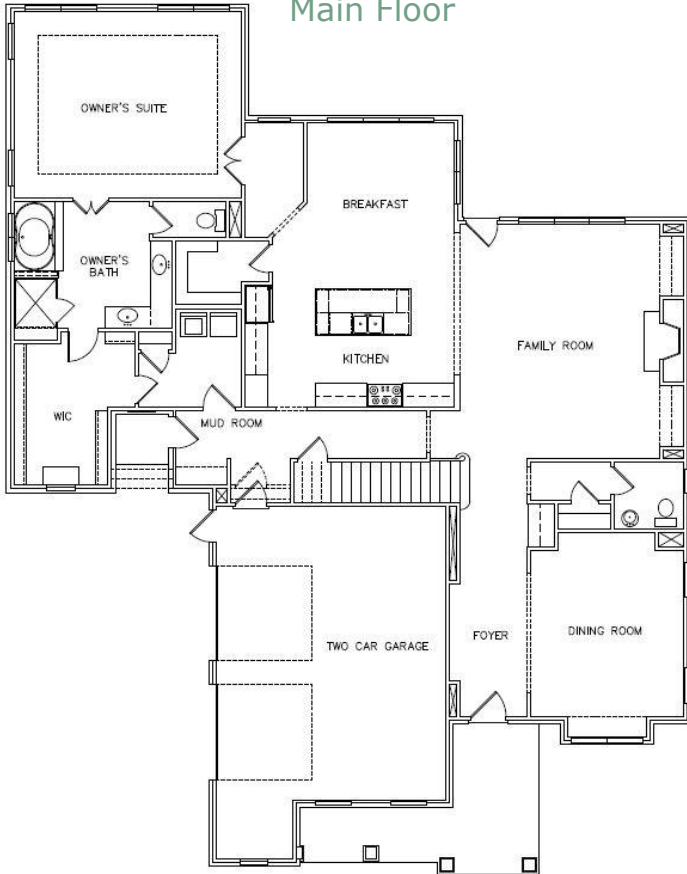

**EDWARD
ANDREWS**
HOMES

– ESTATES AT –
HEDGEROW

Mabry
Elevation A
3637+ Sq. Feet
4 Bedroom / 3.5 Bath

Singing Post Lane & Nettle Lane NE, Roswell, GA 30075 • 678.738.7623 • eahomes.com

2014, Edward Andrews Homes. Drawings are for illustrative purposes only and may vary in precise detail from the actual plans and specifications. Square footages are approximate.

**EDWARD
ANDREWS**
HOMES

- ESTATES AT -
HEDGEROW

Mabry
Elevation A
3637+ Sq. Feet
4 Bedroom / 3.5 Bath

Main Floor

Second Floor